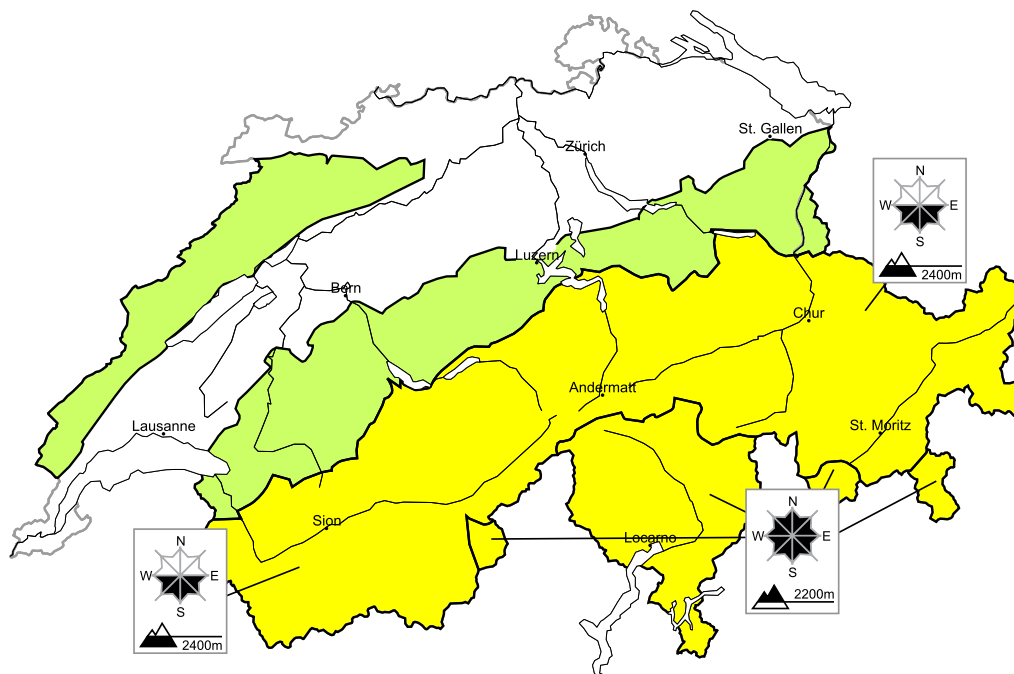

Caution is to be exercised in areas with glide cracks

Edition: 29.1.2018, 08:00 / Next update: 29.1.2018, 17:00

Avalanche danger

region C

Level 1, low

Full-depth avalanches

On steep grassy slopes full-depth avalanches are possible. They can be released at any time of day or night. Areas with glide cracks are to be avoided as far as possible.

Old snow

Individual avalanche prone locations for dry avalanches are to be found in particular in extremely steep terrain. Even a small avalanche can sweep snow sport participants along and give rise to falls.