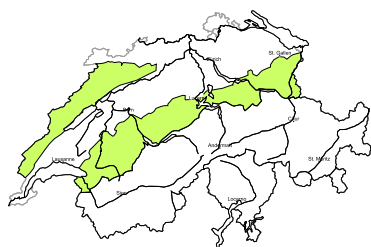

Caution is to be exercised in areas with glide cracks

Edition: 29.1.2018, 08:00 / Next update: 29.1.2018, 17:00

Avalanche danger

region C

Level 1, low

Full-depth avalanches

On steep grassy slopes full-depth avalanches are possible. They can be released at any time of day or night. Areas with glide cracks are to be avoided as far as possible.

Old snow

Individual avalanche prone locations for dry avalanches are to be found in particular in extremely steep terrain. Even a small avalanche can sweep snow sport participants along and give rise to falls.