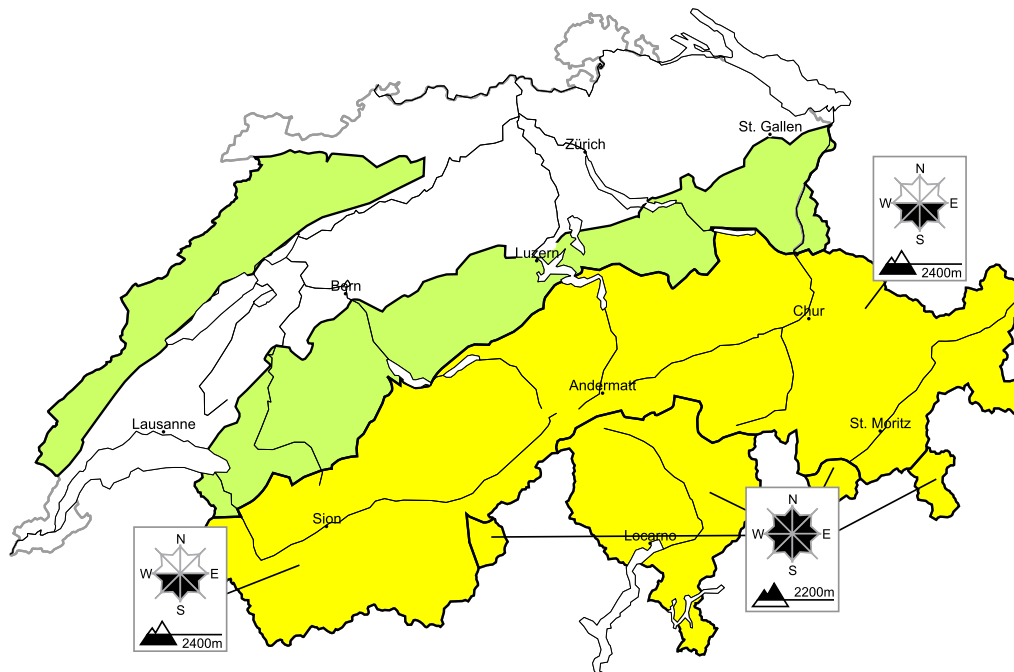

Caution is to be exercised in areas with glide cracks

Edition: 29.1.2018, 08:00 / Next update: 29.1.2018, 17:00

Avalanche danger

region A **Level 2, moderate**

Full-depth avalanches

Avalanche prone locations

Danger description

Medium-sized and, in isolated cases, large full-depth avalanches are possible. They can be released at any time of day or night. Areas with glide cracks are to be avoided.

Old snow

Avalanches can in isolated cases be released in near-surface layers, in particular by large additional loads. Even a small avalanche can sweep snow sport participants along and give rise to falls. Very steep shady slopes are to be traversed by snow sport participants one at a time.

Danger levels