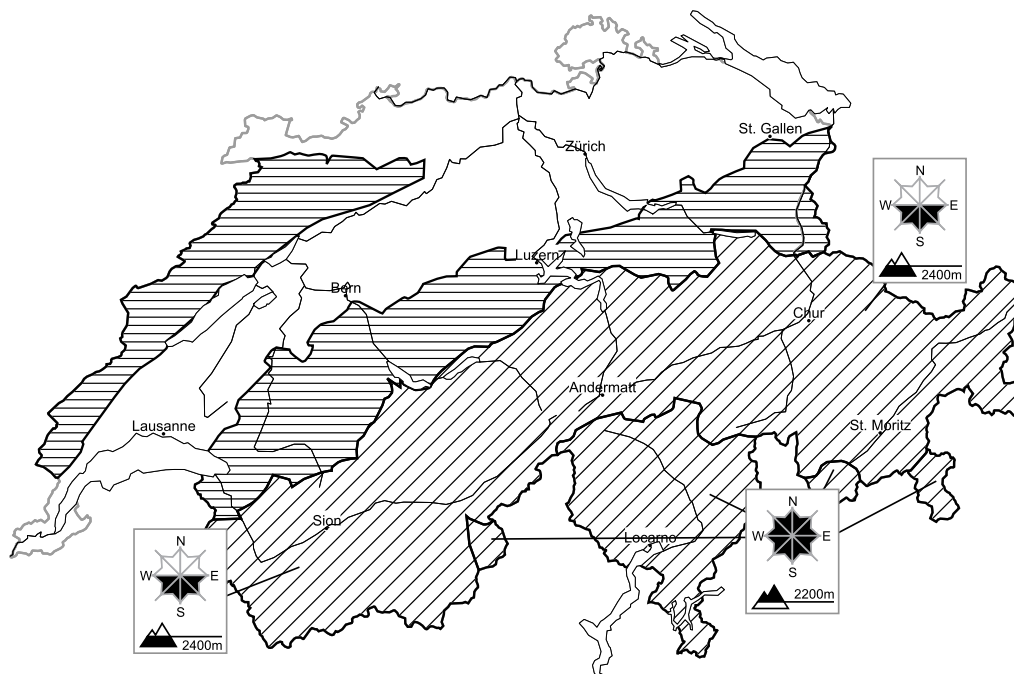

Caution is to be exercised in areas with glide cracks

Edition: 29.1.2018, 08:00 / Next update: 29.1.2018, 17:00

Avalanche danger

region C

Level 1, low

Full-depth avalanches

On steep grassy slopes full-depth avalanches are possible. They can be released at any time of day or night. Areas with glide cracks are to be avoided as far as possible.

Old snow

Individual avalanche prone locations for dry avalanches are to be found in particular in extremely steep terrain. Even a small avalanche can sweep snow sport participants along and give rise to falls.

Danger levels