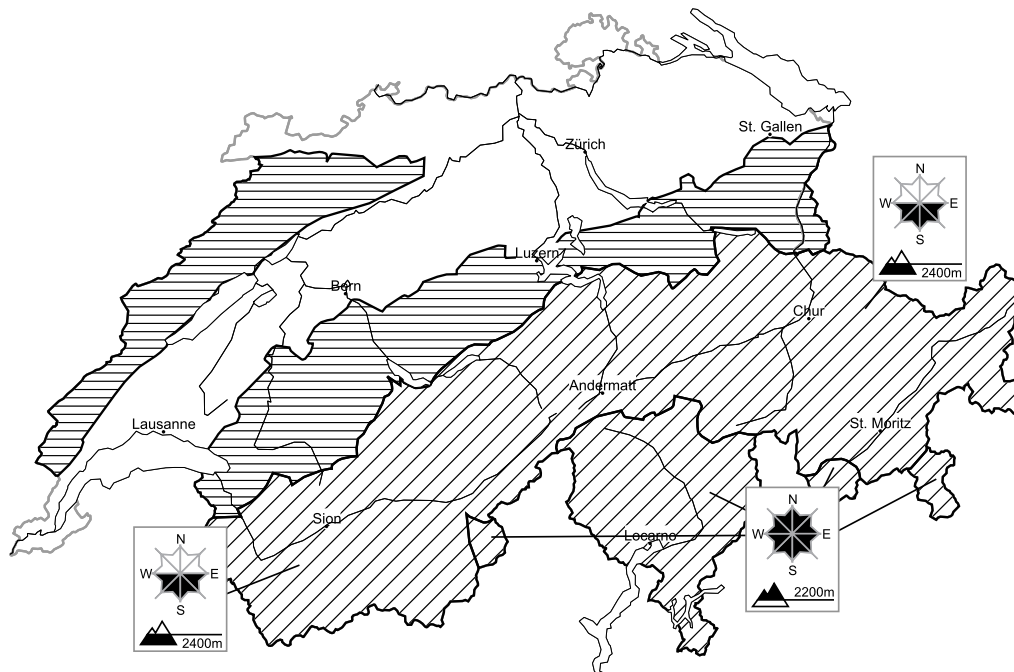

Caution is to be exercised in areas with glide cracks

Edition: 29.1.2018, 08:00 / Next update: 29.1.2018, 17:00

Avalanche danger

region A **Level 2, moderate**

Full-depth avalanches

Avalanche prone locations

Danger description

Medium-sized and, in isolated cases, large full-depth avalanches are possible. They can be released at any time of day or night. Areas with glide cracks are to be avoided.

Old snow

Avalanches can in isolated cases be released in near-surface layers, in particular by large additional loads. Even a small avalanche can sweep snow sport participants along and give rise to falls. Very steep shady slopes are to be traversed by snow sport participants one at a time.

Danger levels