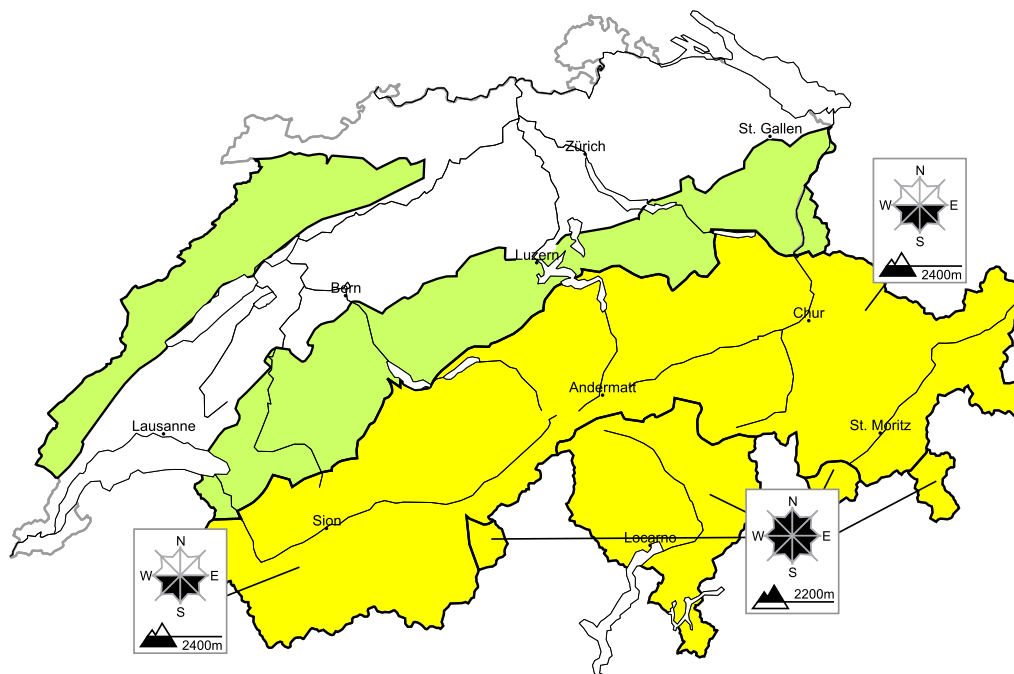

Caution is to be exercised in areas with glide cracks

Edition: 28.1.2018, 17:00 / Next update: 29.1.2018, 08:00

Avalanche danger

region C

Level 1, low

Full-depth avalanches

On steep grassy slopes full-depth avalanches are possible. They can be released at any time of day or night. Areas with glide cracks are to be avoided as far as possible.

Old snow

Individual avalanche prone locations for dry avalanches are to be found in particular in extremely steep terrain. Even a small avalanche can sweep snow sport participants along and give rise to falls.