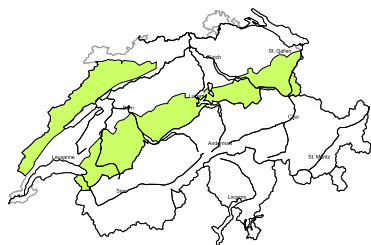

Caution is to be exercised in areas with glide cracks

Edition: 28.1.2018, 17:00 / Next update: 29.1.2018, 08:00

Avalanche danger

region C

Level 1, low

Full-depth avalanches

On steep grassy slopes full-depth avalanches are possible. They can be released at any time of day or night. Areas with glide cracks are to be avoided as far as possible.

Old snow

Individual avalanche prone locations for dry avalanches are to be found in particular in extremely steep terrain. Even a small avalanche can sweep snow sport participants along and give rise to falls.