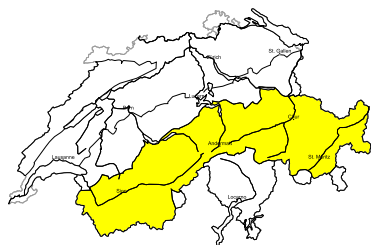

Caution is to be exercised in areas with glide cracks

Edition: 28.1.2018, 17:00 / Next update: 29.1.2018, 08:00

Avalanche danger

region A **Level 2, moderate**

Full-depth avalanches

Avalanche prone locations

Danger description

Medium-sized and, in isolated cases, large full-depth avalanches are possible. They can be released at any time of day or night. Areas with glide cracks are to be avoided.

Old snow

Avalanches can in isolated cases be released in near-surface layers, in particular by large additional loads. Even a small avalanche can sweep snow sport participants along and give rise to falls. Very steep shady slopes are to be traversed by snow sport participants one at a time.

Danger levels