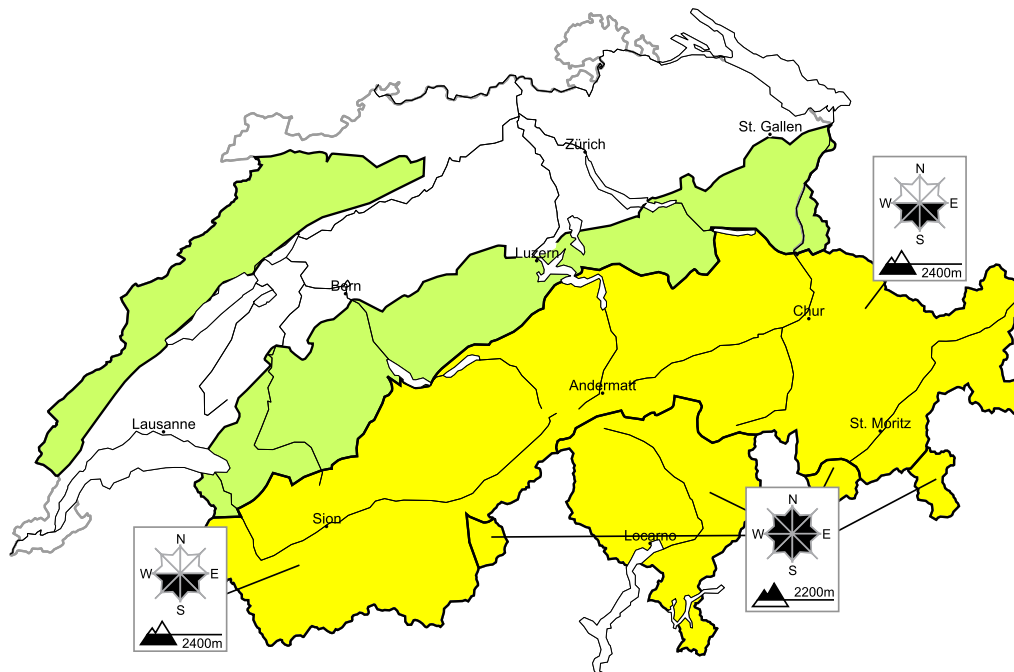

Caution is to be exercised in areas with glide cracks

Edition: 28.1.2018, 17:00 / Next update: 29.1.2018, 08:00

Avalanche danger

region A **Level 2, moderate**

Full-depth avalanches

Avalanche prone locations

Danger description

Medium-sized and, in isolated cases, large full-depth avalanches are possible. They can be released at any time of day or night. Areas with glide cracks are to be avoided.

Old snow

Avalanches can in isolated cases be released in near-surface layers, in particular by large additional loads. Even a small avalanche can sweep snow sport participants along and give rise to falls. Very steep shady slopes are to be traversed by snow sport participants one at a time.

Danger levels