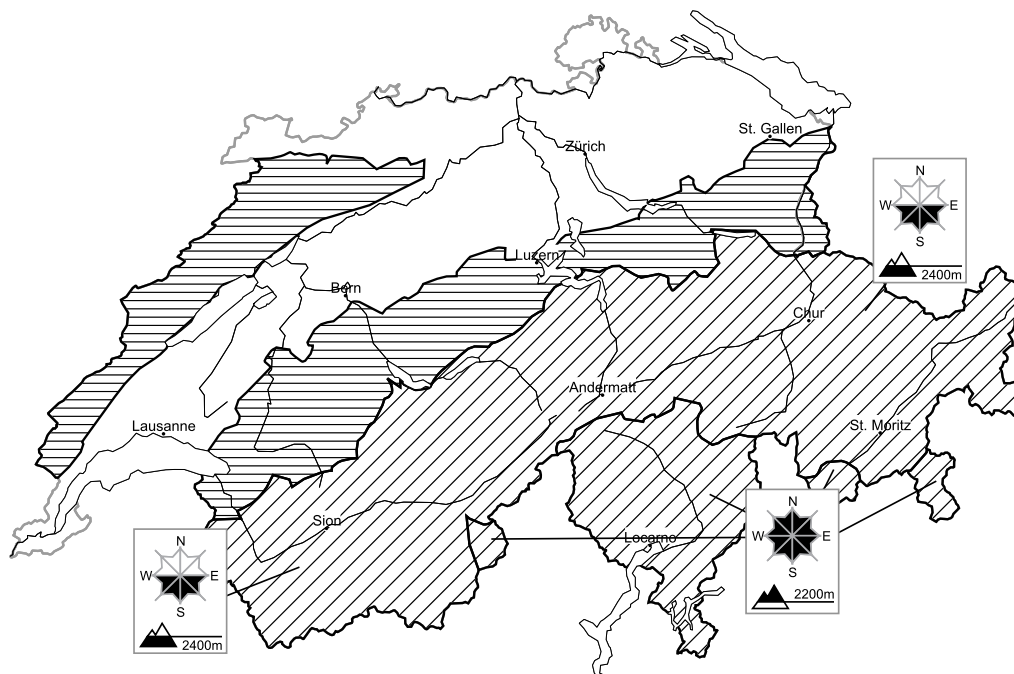

Caution is to be exercised in areas with glide cracks

Edition: 28.1.2018, 17:00 / Next update: 29.1.2018, 08:00

Avalanche danger

region C

Level 1, low

Full-depth avalanches

On steep grassy slopes full-depth avalanches are possible. They can be released at any time of day or night. Areas with glide cracks are to be avoided as far as possible.

Old snow

Individual avalanche prone locations for dry avalanches are to be found in particular in extremely steep terrain. Even a small avalanche can sweep snow sport participants along and give rise to falls.

Danger levels