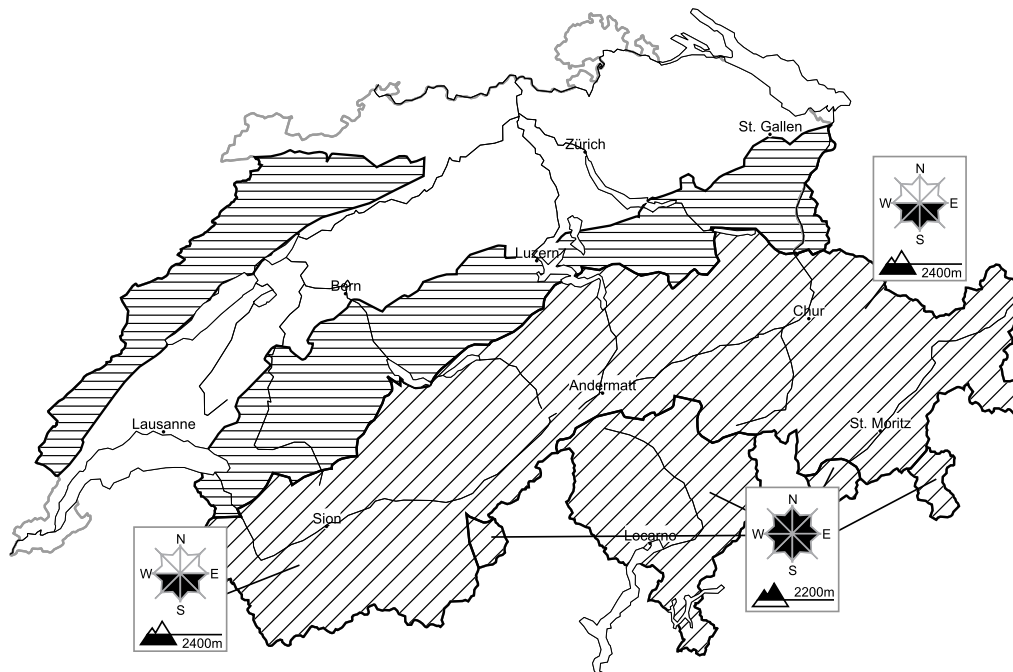

Caution is to be exercised in areas with glide cracks

Edition: 28.1.2018, 17:00 / Next update: 29.1.2018, 08:00

Avalanche danger

region A **Level 2, moderate**

Full-depth avalanches

Avalanche prone locations

Danger description

Medium-sized and, in isolated cases, large full-depth avalanches are possible. They can be released at any time of day or night. Areas with glide cracks are to be avoided.

Old snow

Avalanches can in isolated cases be released in near-surface layers, in particular by large additional loads. Even a small avalanche can sweep snow sport participants along and give rise to falls. Very steep shady slopes are to be traversed by snow sport participants one at a time.

Danger levels