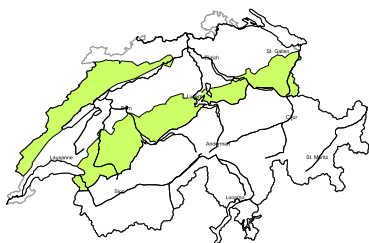

region C

Level 1, low

Full-depth avalanches

On steep grassy slopes full-depth avalanches are possible. They can be released at any time of day or night. Areas with glide cracks are to be avoided as far as possible.

Snow drifts

Individual avalanche prone locations for dry avalanches are to be found in particular in extremely steep terrain. Even a small avalanche can sweep snow sport participants along and give rise to falls.