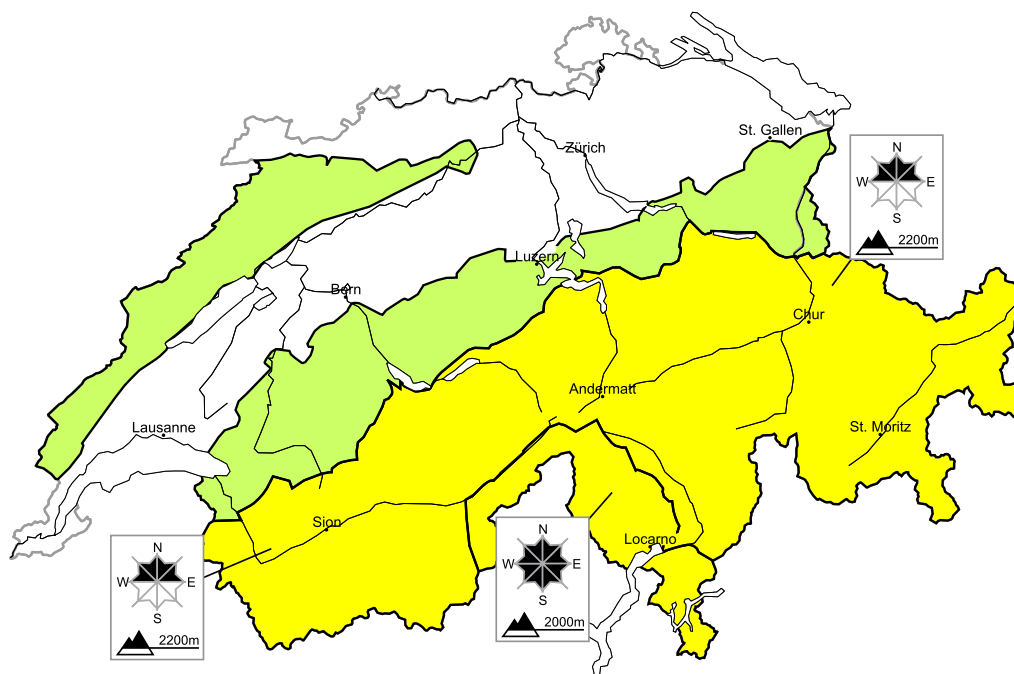

# A generally favourable avalanche situation will prevail. Full-depth avalanches on steep grassy slopes

Edition: 28.1.2018, 08:00 / Next update: 28.1.2018, 17:00

## Avalanche danger

### region C

#### Snow drifts

Individual avalanche prone locations for dry avalanches are to be found in particular in extremely steep terrain. Even a small avalanche can sweep snow sport participants along and give rise to falls.