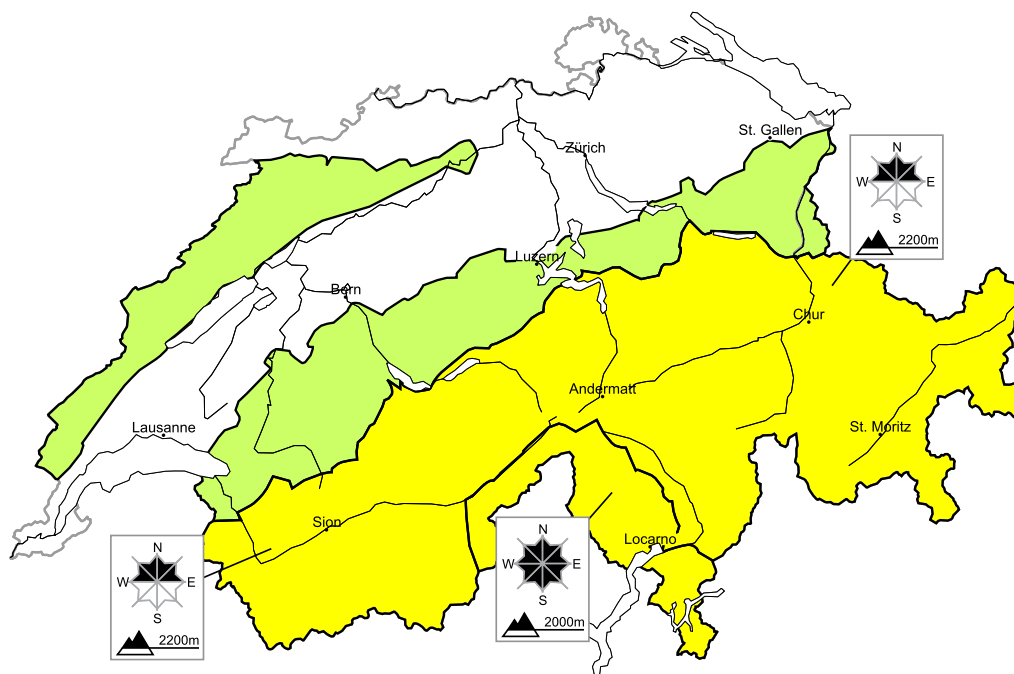

A generally favourable avalanche situation will prevail. Full-depth avalanches on steep grassy slopes

Edition: 28.1.2018, 08:00 / Next update: 28.1.2018, 17:00

Avalanche danger

region B

Level 2, moderate

Old snow

Avalanche prone locations

Danger description

The near-surface layers of the snowpack can be released especially by large additional loads, caution is to be exercised in particular on very steep shady slopes. Careful route selection is recommended.

Full-depth avalanches

Below approximately 2400 m full-depth avalanches are possible, including large ones in isolated cases. This applies in particular on steep east, south and west facing slopes. They can be released at any time of day or night. Areas with glide cracks are to be avoided.

Danger levels

1 low

2 moderate

3 consider.

4 high

5 very high

WSL Institute for Snow and
Avalanche Research SLF
www.slf.ch