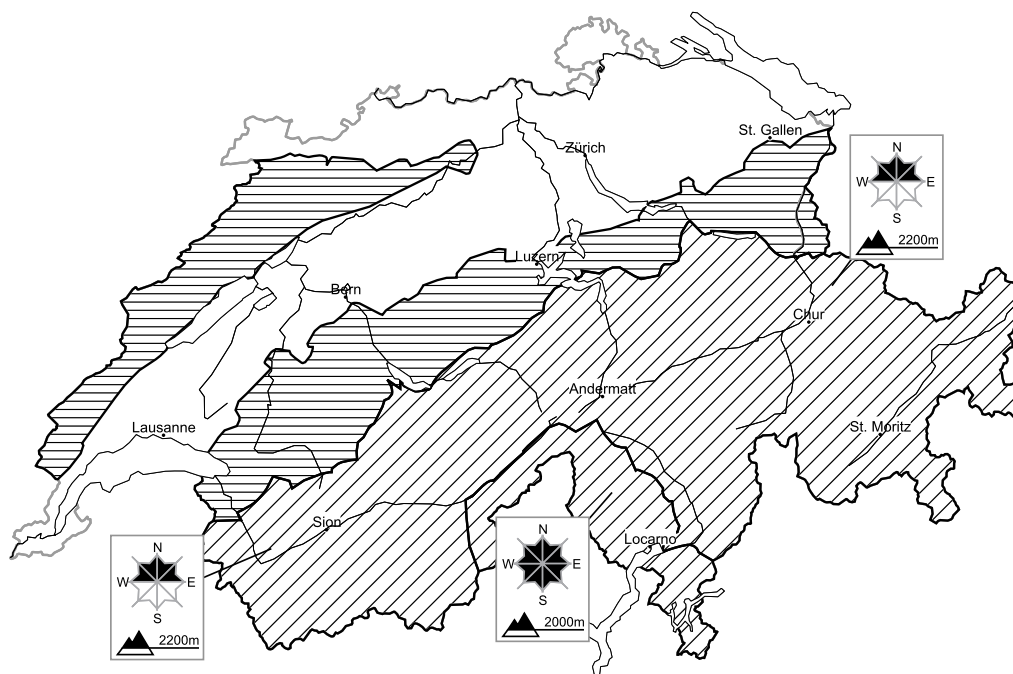

A generally favourable avalanche situation will prevail. Full-depth avalanches on steep grassy slopes

Edition: 28.1.2018, 08:00 / Next update: 28.1.2018, 17:00

Avalanche danger

region C

Level 1, low

Full-depth avalanches

On steep grassy slopes full-depth avalanches are possible. They can be released at any time of day or night. Areas with glide cracks are to be avoided as far as possible.

Snow drifts

Individual avalanche prone locations for dry avalanches are to be found in particular in extremely steep terrain. Even a small avalanche can sweep snow sport participants along and give rise to falls.

Danger levels