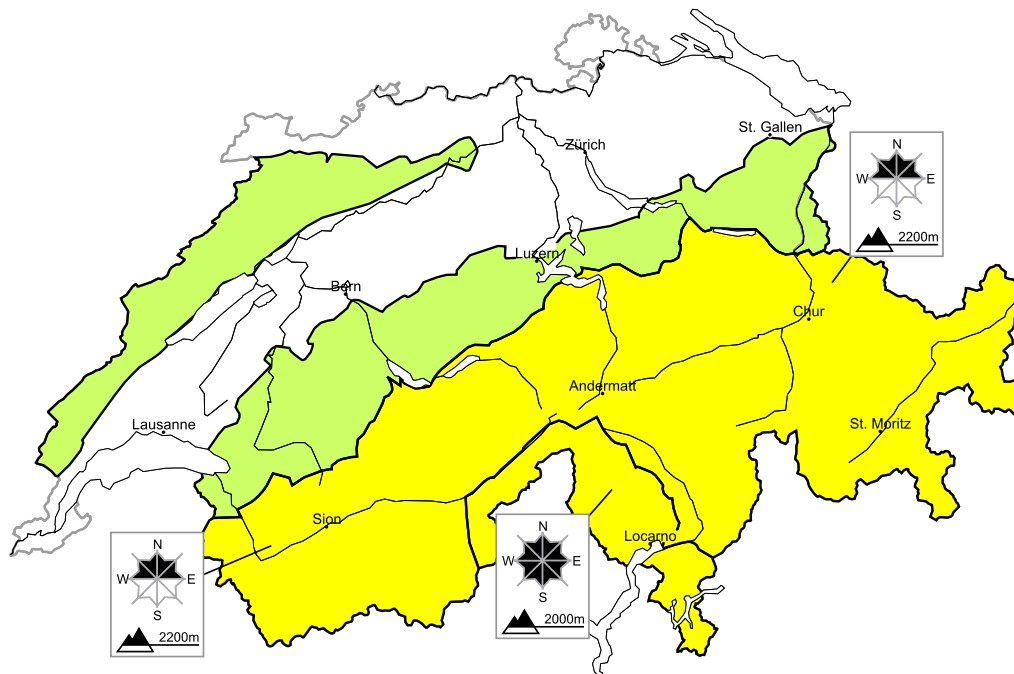

A generally favourable avalanche situation will prevail. Full-depth avalanches on steep grassy slopes

Edition: 27.1.2018, 17:00 / Next update: 28.1.2018, 08:00

Avalanche danger

region C

Level 1, low

Full-depth avalanches

On steep grassy slopes full-depth avalanches are possible. They can be released at any time of day or night. Areas with glide cracks are to be avoided as far as possible.

Snow drifts

Individual avalanche prone locations for dry avalanches are to be found in particular in extremely steep terrain. Even a small avalanche can sweep snow sport participants along and give rise to falls.