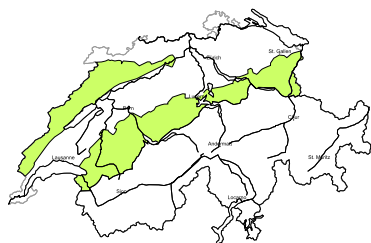

A generally favourable avalanche situation will prevail. Full-depth avalanches on steep grassy slopes

Edition: 27.1.2018, 17:00 / Next update: 28.1.2018, 08:00

Avalanche danger

region C

Level 1, low

Full-depth avalanches

On steep grassy slopes full-depth avalanches are possible. They can be released at any time of day or night. Areas with glide cracks are to be avoided as far as possible.

Snow drifts

Individual avalanche prone locations for dry avalanches are to be found in particular in extremely steep terrain. Even a small avalanche can sweep snow sport participants along and give rise to falls.