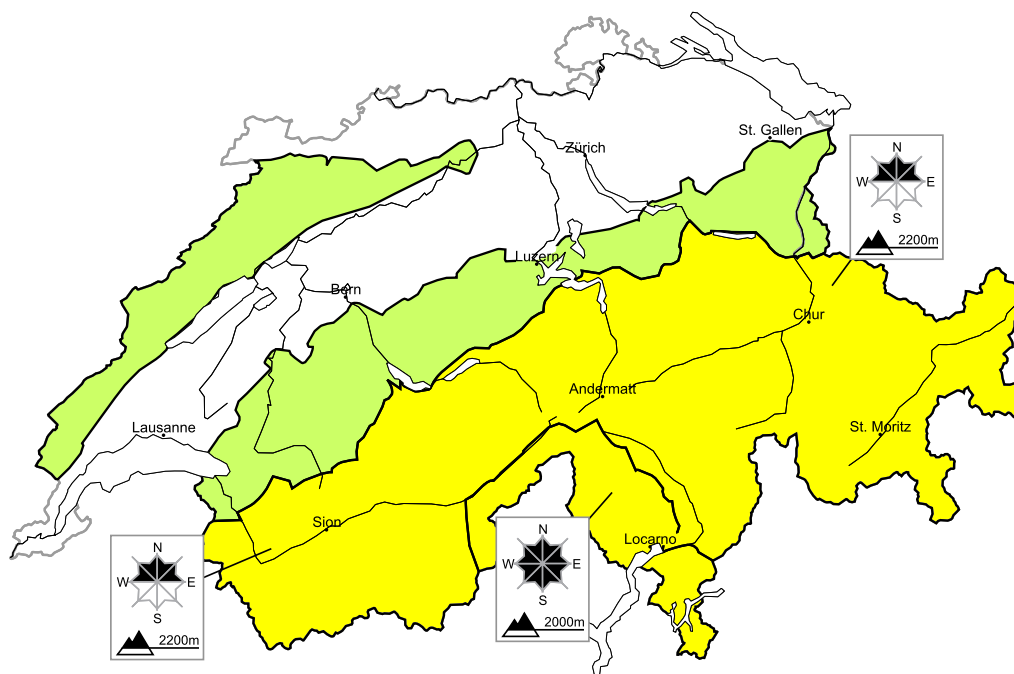

A generally favourable avalanche situation will prevail. Full-depth avalanches on steep grassy slopes

Edition: 27.1.2018, 17:00 / Next update: 28.1.2018, 08:00

Avalanche danger

region B

Level 2, moderate

Old snow

Avalanche prone locations

Danger description

The near-surface layers of the snowpack can be released especially by large additional loads, caution is to be exercised in particular on very steep shady slopes. Careful route selection is recommended.

Full-depth avalanches

Below approximately 2400 m full-depth avalanches are possible, including large ones in isolated cases. This applies in particular on steep east, south and west facing slopes. They can be released at any time of day or night. Areas with glide cracks are to be avoided.

Danger levels

1 low

2 moderate

3 consider.

4 high

5 very high