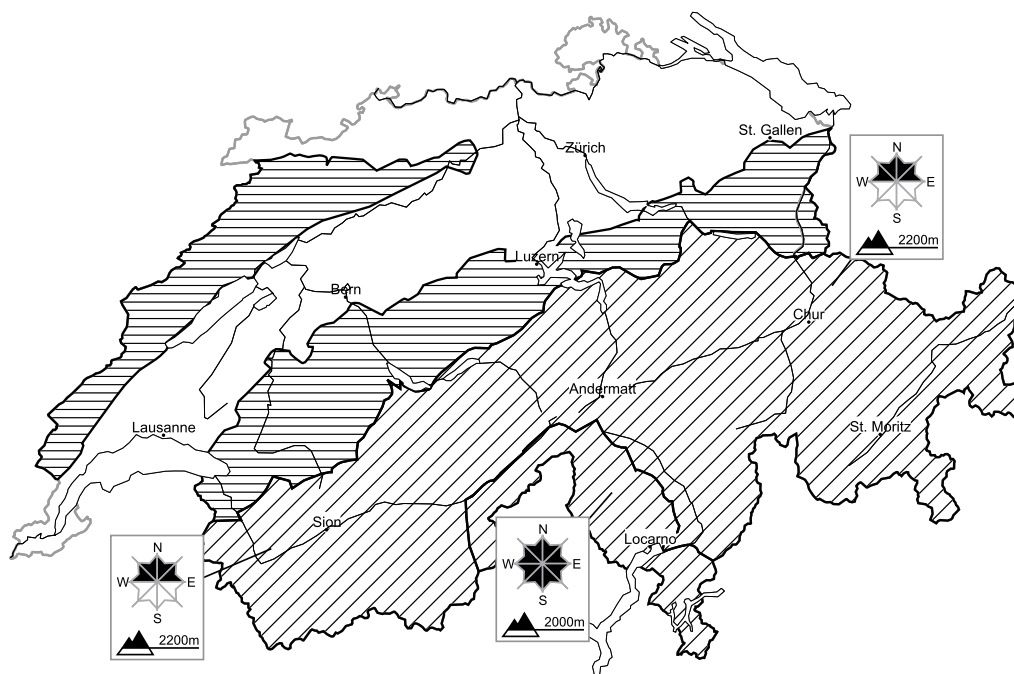

A generally favourable avalanche situation will prevail. Full-depth avalanches on steep grassy slopes

Edition: 27.1.2018, 17:00 / Next update: 28.1.2018, 08:00

Avalanche danger

region C

Level 1, low

Full-depth avalanches

On steep grassy slopes full-depth avalanches are possible. They can be released at any time of day or night. Areas with glide cracks are to be avoided as far as possible.

Snow drifts

Individual avalanche prone locations for dry avalanches are to be found in particular in extremely steep terrain. Even a small avalanche can sweep snow sport participants along and give rise to falls.

Danger levels

1 low

2 moderate

3 consider.

4 high

5 very high