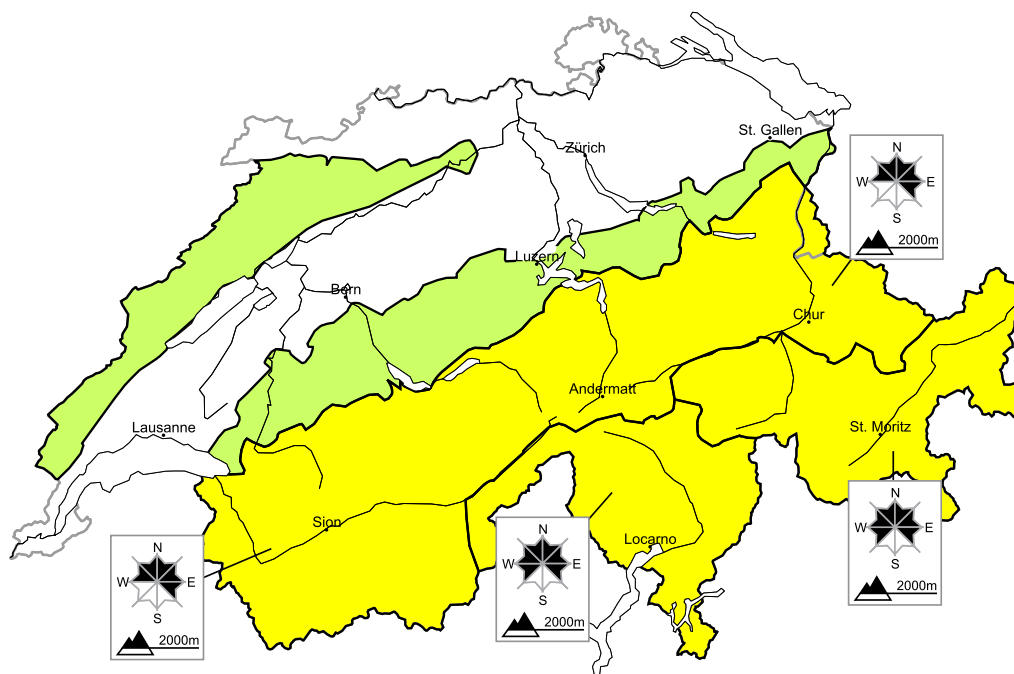

Moderate avalanche danger will be encountered over a wide area. Full-depth avalanches on steep grassy slopes

Edition: 27.1.2018, 08:00 / Next update: 27.1.2018, 17:00

Avalanche danger

region D

Level 1, low

Full-depth avalanches

On steep grassy slopes full-depth avalanches are possible. They can be released at any time of day or night. Areas with glide cracks are to be avoided as far as possible.

Snow drifts

The small snow drift accumulations of the last few days are to be evaluated with care and prudence in extreme terrain. Restraint should be exercised because avalanches can sweep people along and give rise to falls.