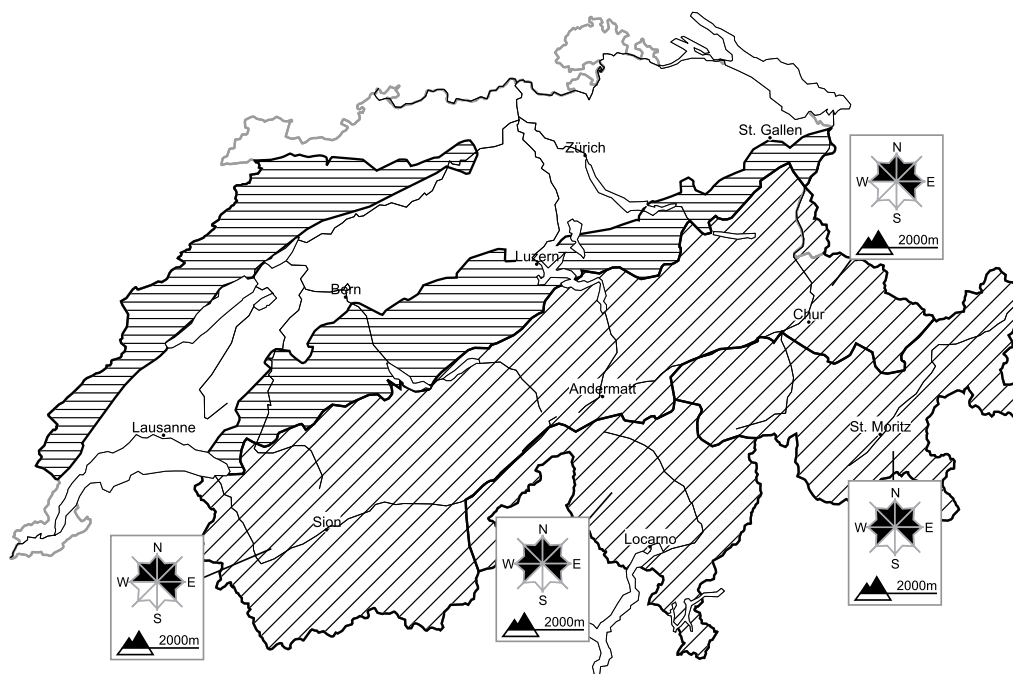

Moderate avalanche danger will be encountered over a wide area. Full-depth avalanches on steep grassy slopes

Edition: 27.1.2018, 08:00 / Next update: 27.1.2018, 17:00

Avalanche danger

region D

Level 1, low

Full-depth avalanches

On steep grassy slopes full-depth avalanches are possible. They can be released at any time of day or night. Areas with glide cracks are to be avoided as far as possible.

Snow drifts

The small snow drift accumulations of the last few days are to be evaluated with care and prudence in extreme terrain. Restraint should be exercised because avalanches can sweep people along and give rise to falls.

Danger levels