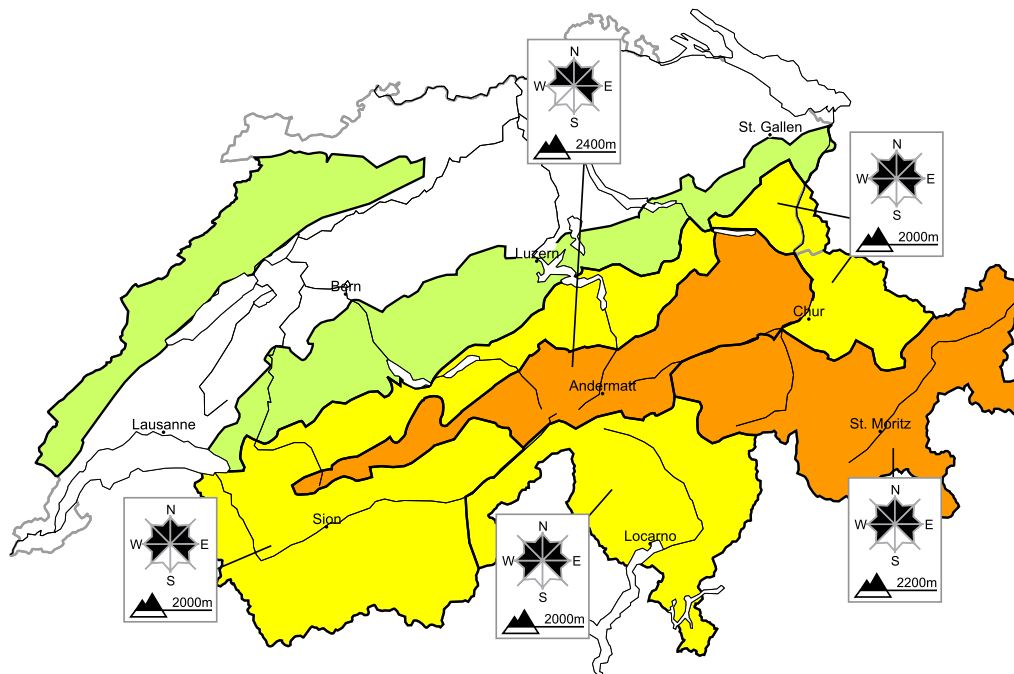

Considerable avalanche danger will be encountered in some regions. Full-depth avalanches on steep grassy slopes

Edition: 26.1.2018, 08:00 / Next update: 26.1.2018, 17:00

Avalanche danger

region F

Level 1, low

Full-depth avalanches

On steep grassy slopes full-depth avalanches are possible. They can be released at any time of day or night. Areas with glide cracks are to be avoided as far as possible.

Snow drifts

The small snow drift accumulations of the last few days are to be evaluated with care and prudence in extreme terrain. Restraint should be exercised because avalanches can sweep people along and give rise to falls.