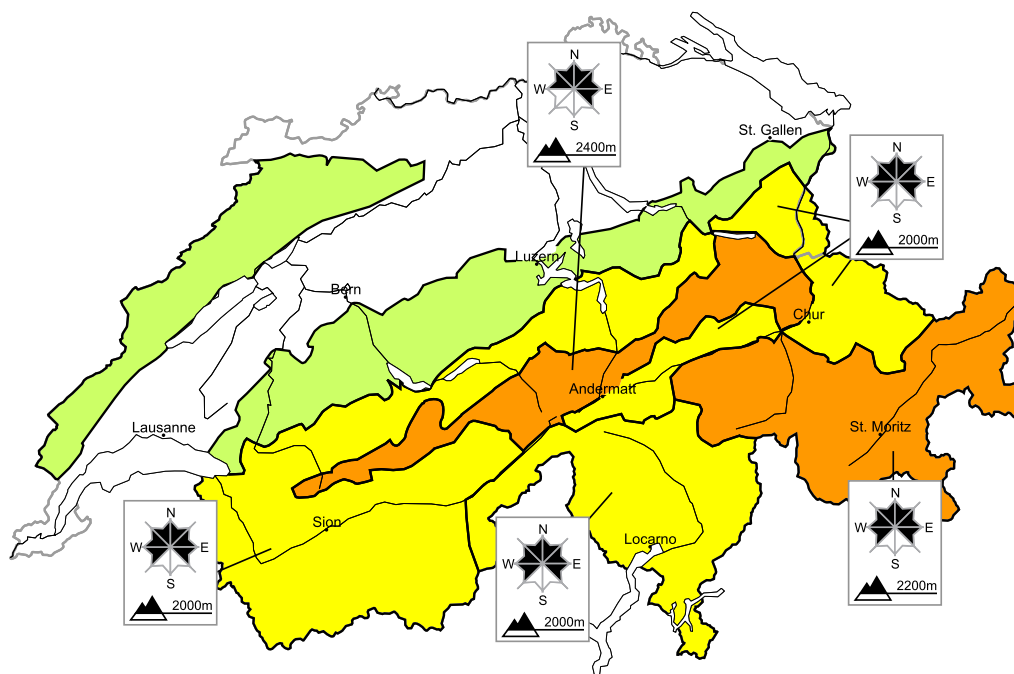

## Considerable avalanche danger will be encountered in some regions. Full-depth avalanches on steep grassy slopes

Edition: 25.1.2018, 17:00 / Next update: 26.1.2018, 08:00

### Avalanche danger

#### Full-depth avalanches

On steep grassy slopes full-depth avalanches are possible. They can be released at any time of day or night. Areas with glide cracks are to be avoided as far as possible.

#### Snow drifts

The small snow drift accumulations of the last few days are to be evaluated with care and prudence in extreme terrain. Restraint should be exercised because avalanches can sweep people along and give rise to falls.