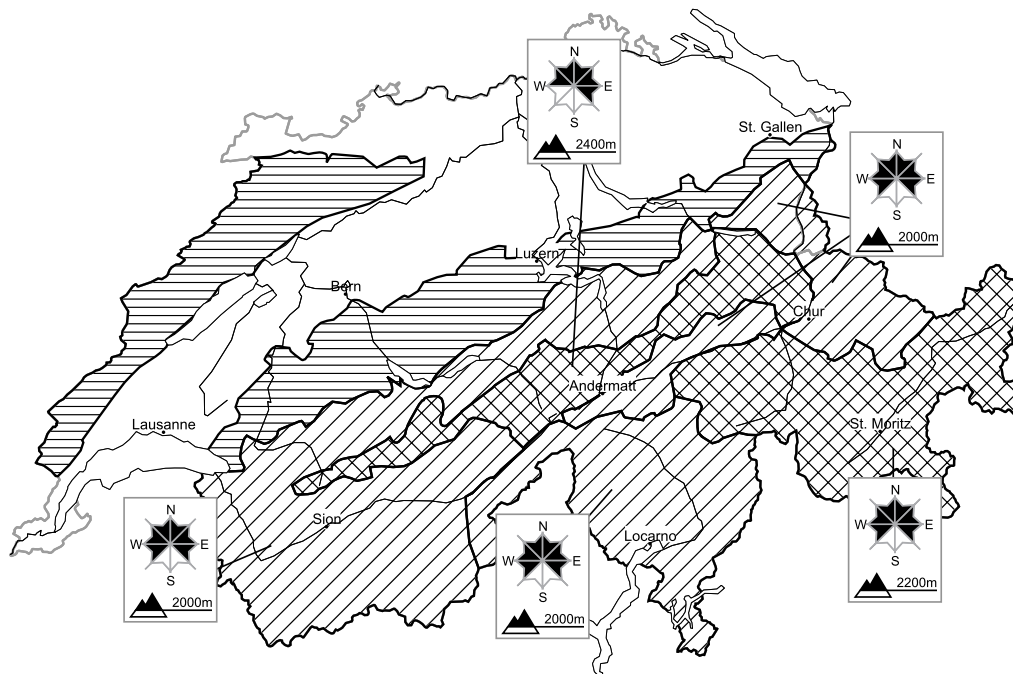

Considerable avalanche danger will be encountered in some regions. Full-depth avalanches on steep grassy slopes

Edition: 25.1.2018, 17:00 / Next update: 26.1.2018, 08:00

Avalanche danger

region F

Level 1, low

Full-depth avalanches

On steep grassy slopes full-depth avalanches are possible. They can be released at any time of day or night. Areas with glide cracks are to be avoided as far as possible.

Snow drifts

The small snow drift accumulations of the last few days are to be evaluated with care and prudence in extreme terrain. Restraint should be exercised because avalanches can sweep people along and give rise to falls.

Danger levels