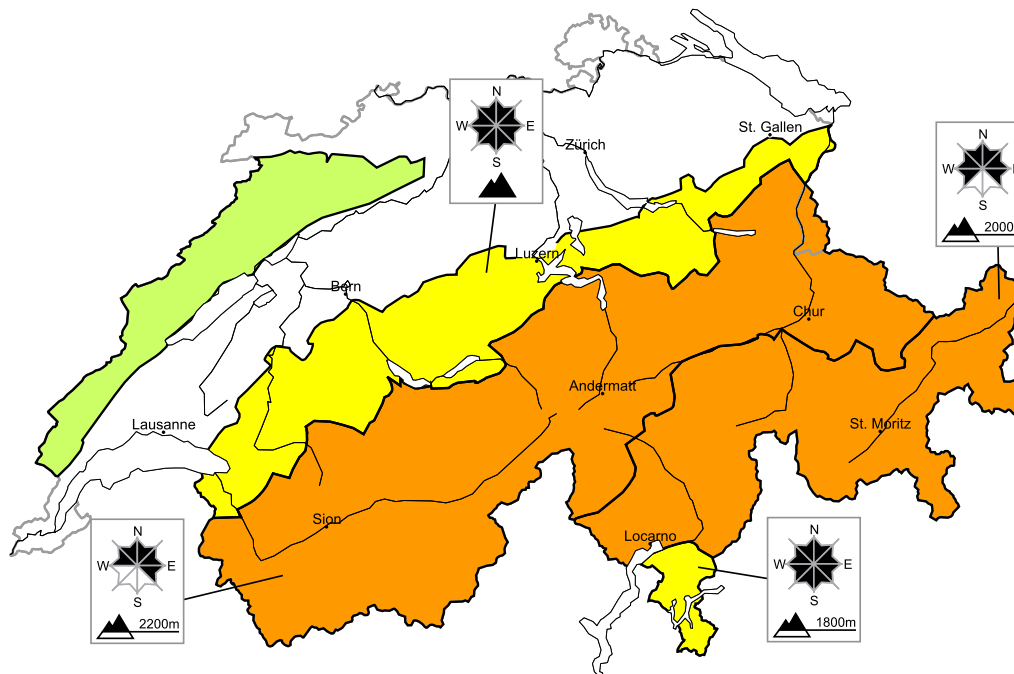

# At elevated altitudes a considerable avalanche danger will prevail. Full-depth avalanches on steep grassy slopes

Edition: 25.1.2018, 08:00 / Next update: 25.1.2018, 17:00

## Avalanche danger

### region E

### Level 1, low

A favourable avalanche situation will prevail. Individual avalanche prone locations are to be found in particular in extremely steep terrain. Restraint should be exercised because avalanches can sweep people along and give rise to falls.