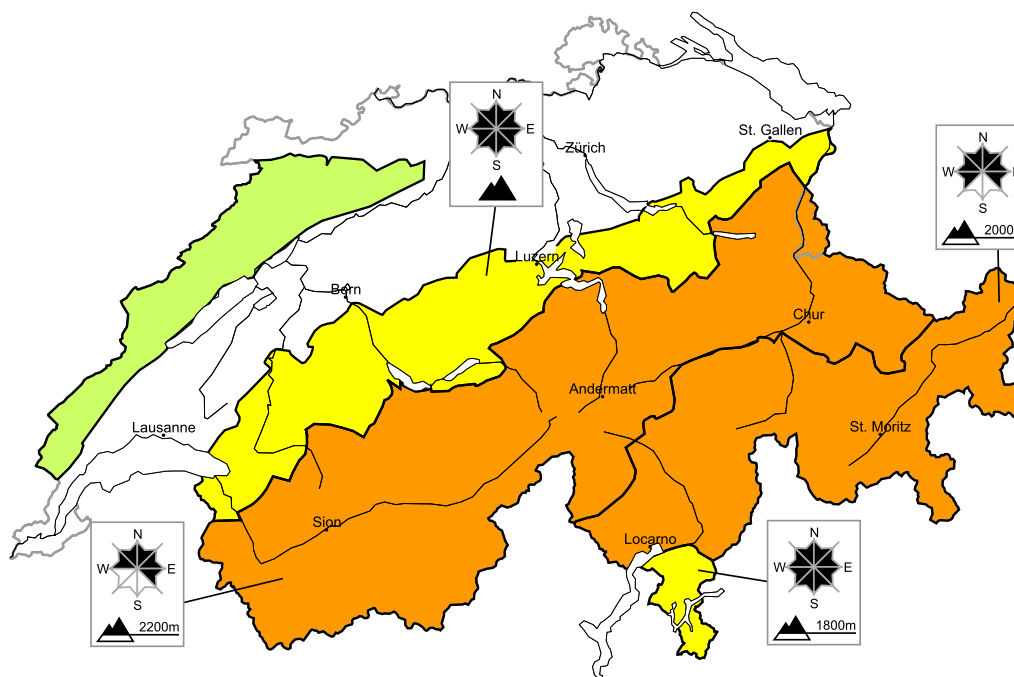

At elevated altitudes a considerable avalanche danger will prevail. Full-depth avalanches on steep grassy slopes

Edition: 25.1.2018, 08:00 / Next update: 25.1.2018, 17:00

Avalanche danger

region D

Level 2, moderate

Snow drifts

Avalanche prone locations

Danger description

The snow drift accumulations of the last few days are to be evaluated with care and prudence in steep terrain. Careful route selection is recommended.

Danger levels

1 low

2 moderate

3 consider.

4 high

5 very high

WSL Institute for Snow and
Avalanche Research SLF
www.slf.ch