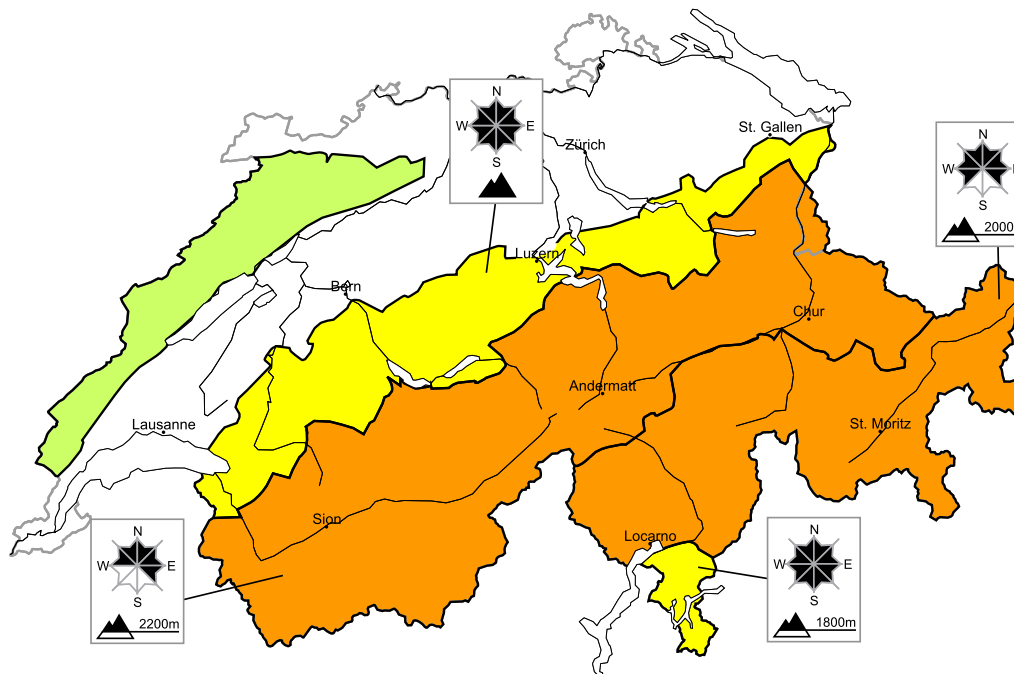

At elevated altitudes a considerable avalanche danger will prevail. Full-depth avalanches on steep grassy slopes

Edition: 24.1.2018, 17:00 / Next update: 25.1.2018, 08:00

Avalanche danger

region E

Level 1, low

A favourable avalanche situation will prevail. Individual avalanche prone locations are to be found in particular in extremely steep terrain. Restraint should be exercised because avalanches can sweep people along and give rise to falls.

Danger levels

1 low

2 moderate

3 consider.

4 high

5 very high

WSL Institute for Snow and
Avalanche Research SLF
www.slf.ch