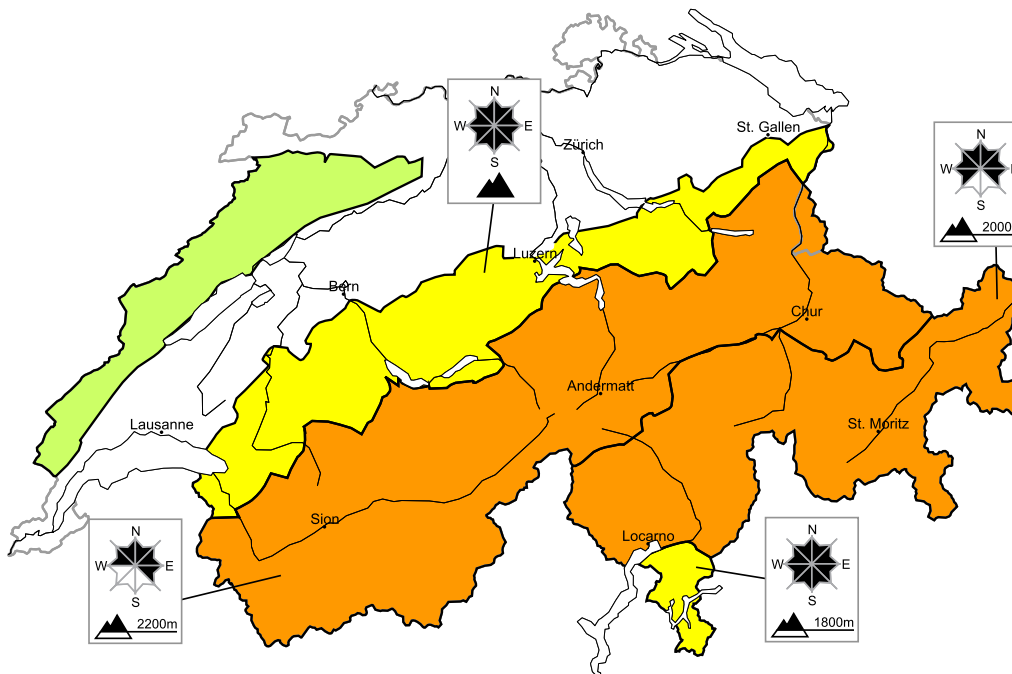

At elevated altitudes a considerable avalanche danger will prevail. Full-depth avalanches on steep grassy slopes

Edition: 24.1.2018, 17:00 / Next update: 25.1.2018, 08:00

Avalanche danger

region D

Level 2, moderate

Snow drifts

Avalanche prone locations

Danger description

The snow drift accumulations of the last few days are to be evaluated with care and prudence in steep terrain. Careful route selection is recommended.

Danger levels

1 low

2 moderate

3 consider.

4 high

5 very high

WSL Institute for Snow and
Avalanche Research SLF
www.slf.ch