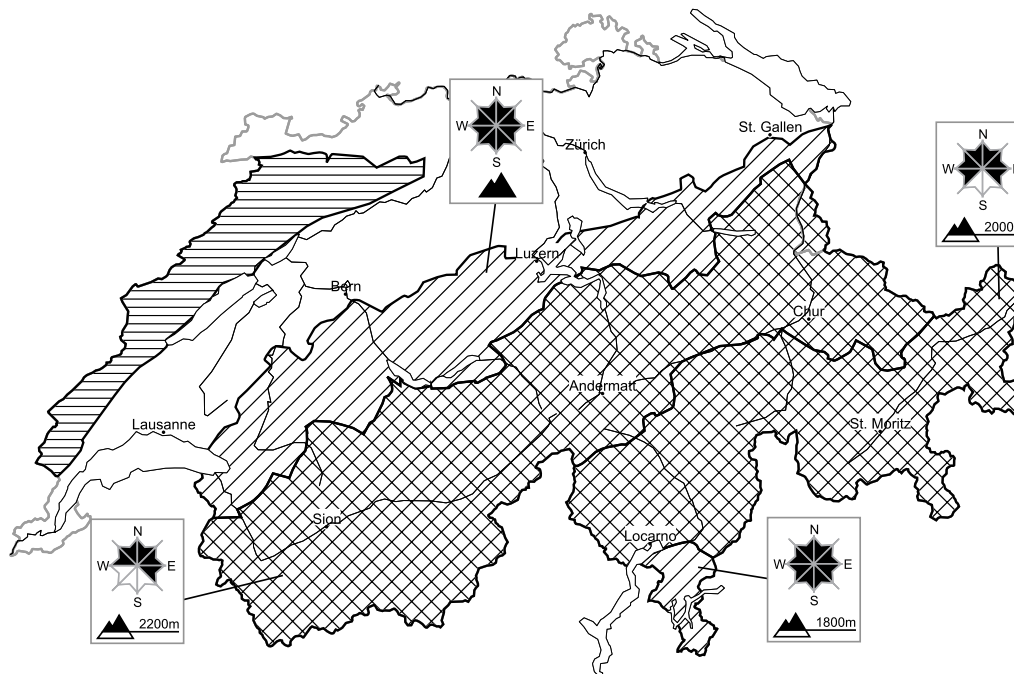

# At elevated altitudes a considerable avalanche danger will prevail. Full-depth avalanches on steep grassy slopes

Edition: 24.1.2018, 17:00 / Next update: 25.1.2018, 08:00

## Avalanche danger

### region E

### Level 1, low

A favourable avalanche situation will prevail. Individual avalanche prone locations are to be found in particular in extremely steep terrain. Restraint should be exercised because avalanches can sweep people along and give rise to falls.