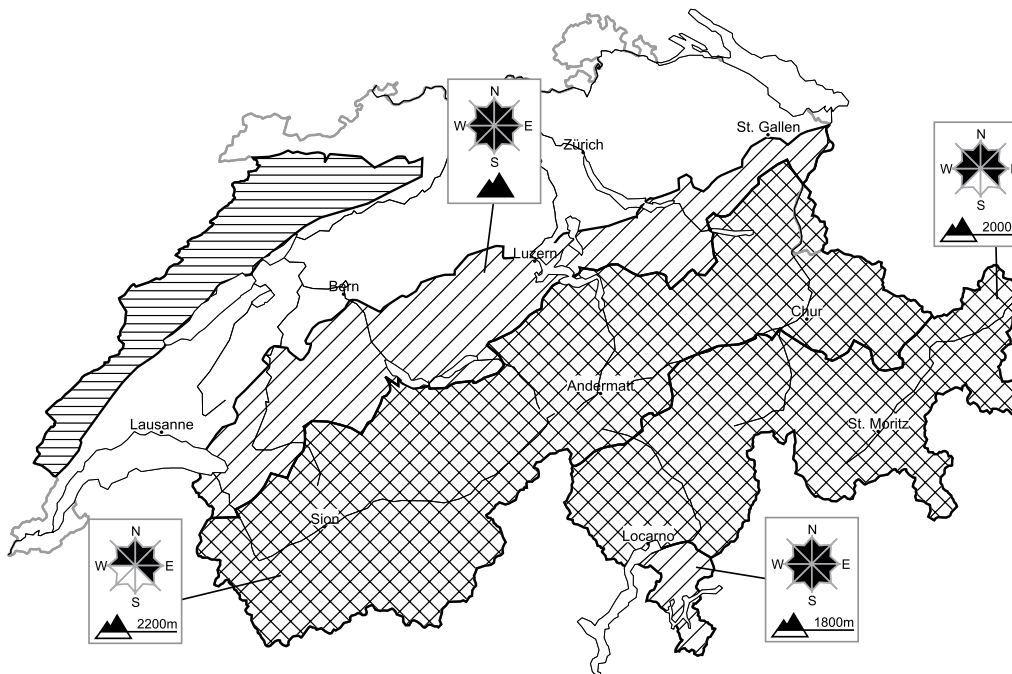

**At elevated altitudes a considerable avalanche danger will prevail.  
 Full-depth avalanches on steep grassy slopes**

Edition: 24.1.2018, 17:00 / Next update: 25.1.2018, 08:00

**Avalanche danger**

**region D** **Level 2, moderate**

**Snow drifts**

**Avalanche prone locations**

**Danger description**

The snow drift accumulations of the last few days are to be evaluated with care and prudence in steep terrain. Careful route selection is recommended.

**Danger levels**