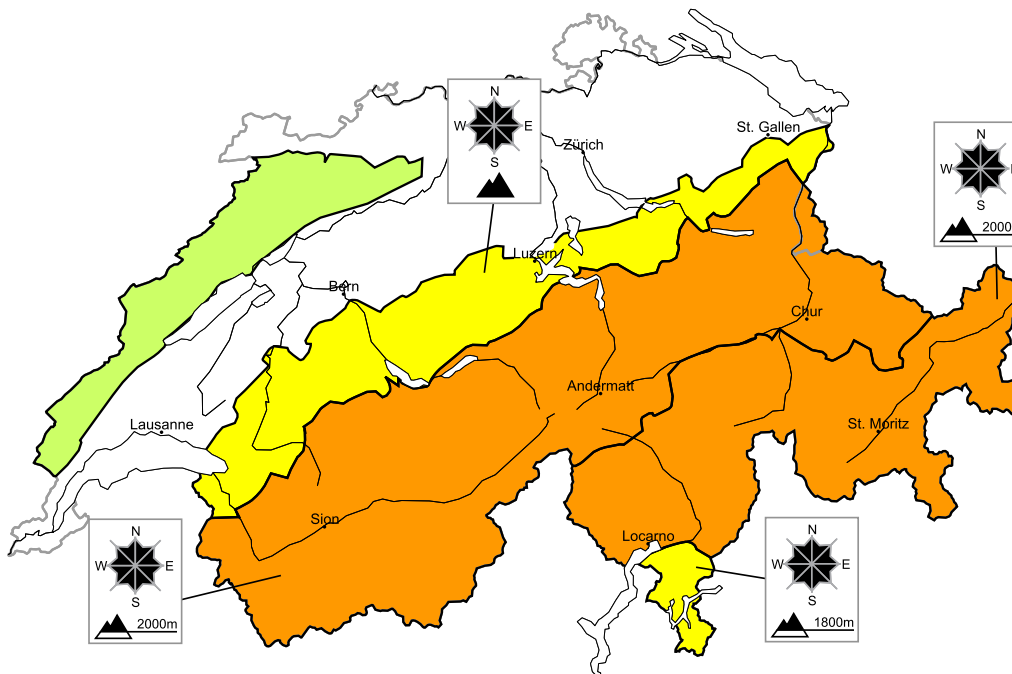

Considerable avalanche danger will be encountered over a wide area

Edition: 24.1.2018, 08:00 / Next update: 24.1.2018, 17:00

Avalanche danger

region E

Level 1, low

A favourable avalanche situation will prevail. Individual avalanche prone locations are to be found in particular in extremely steep terrain. Restraint should be exercised because avalanches can sweep people along and give rise to falls.

Danger levels

1 low

2 moderate

3 consider.

4 high

5 very high

WSL Institute for Snow and
Avalanche Research SLF
www.slf.ch