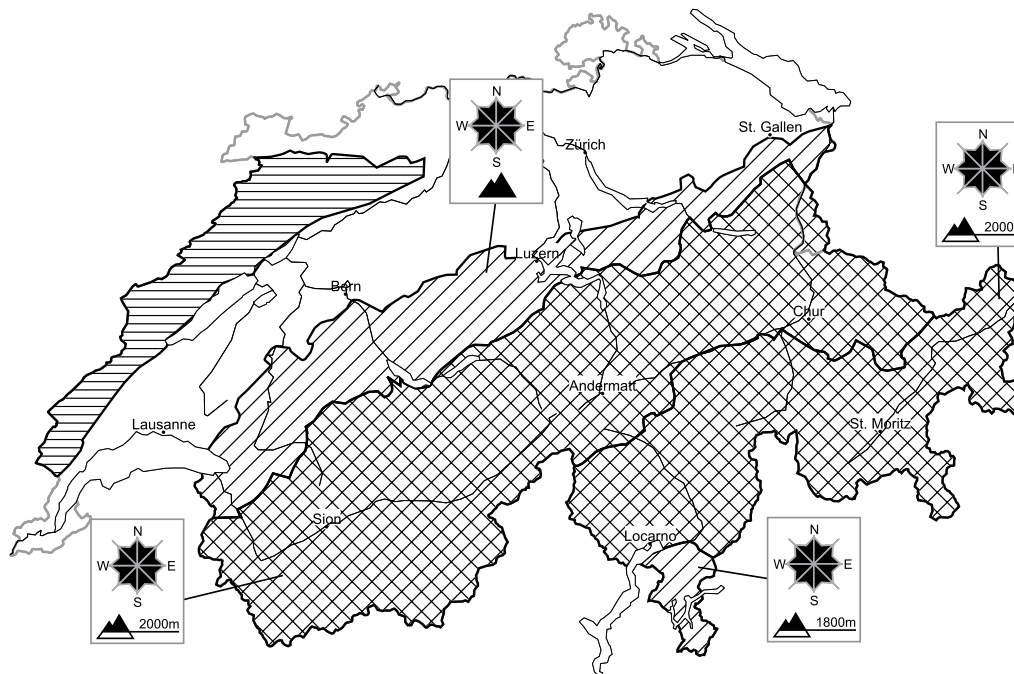

Considerable avalanche danger will be encountered over a wide area

Edition: 24.1.2018, 08:00 / Next update: 24.1.2018, 17:00

Avalanche danger

region E

Level 1, low

A favourable avalanche situation will prevail. Individual avalanche prone locations are to be found in particular in extremely steep terrain. Restraint should be exercised because avalanches can sweep people along and give rise to falls.

Danger levels