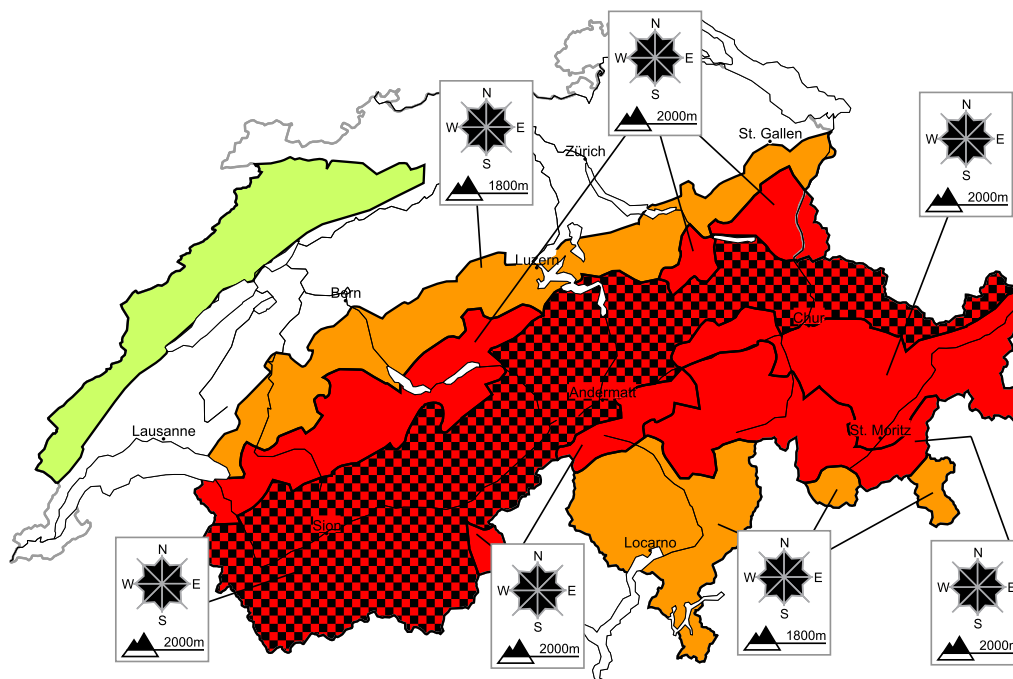

Very high avalanche danger will be encountered over a wide area

Edition: 22.1.2018, 17:00 / Next update: 23.1.2018, 08:00

Avalanche danger

region F

Level 1, low

Wet and full-depth avalanches

The snowpack is wet all the way through. In particular on extremely steep slopes individual full-depth avalanches and wet snow slides are possible. Apart from the danger of being buried, restraint should be exercised in view of the danger of avalanches sweeping people along and giving rise to falls.

Danger levels

1 low

2 moderate

3 consider.

4 high

5 very high

WSL Institute for Snow and
Avalanche Research SLF
www.slf.ch