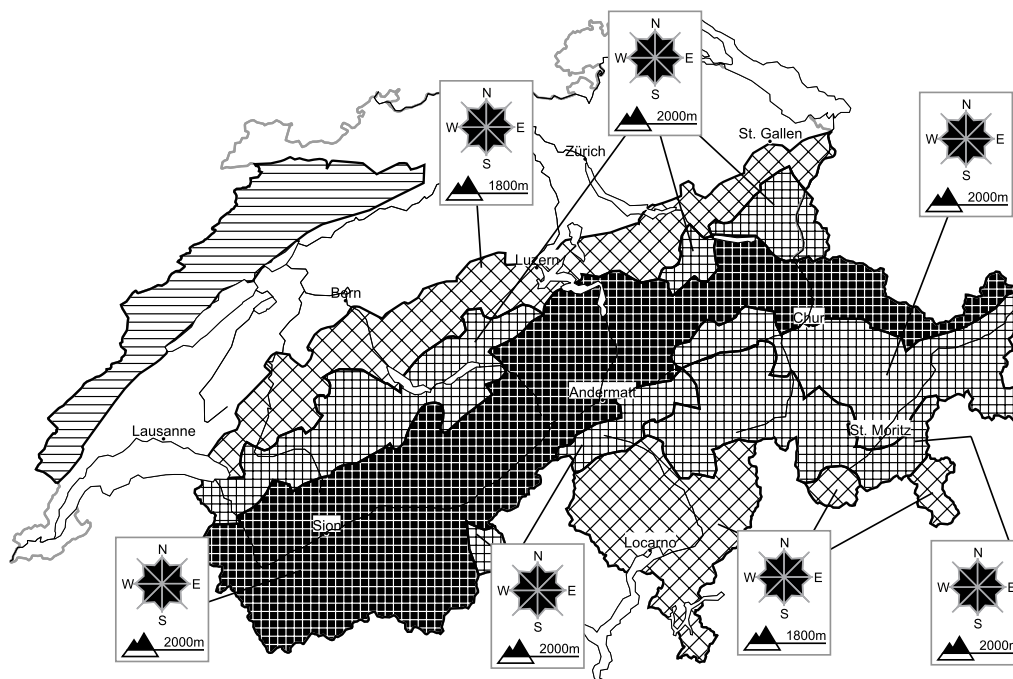

Very high avalanche danger will be encountered over a wide area

Edition: 22.1.2018, 17:00 / Next update: 23.1.2018, 08:00

Avalanche danger

region F

Level 1, low

Wet and full-depth avalanches

The snowpack is wet all the way through. In particular on extremely steep slopes individual full-depth avalanches and wet snow slides are possible. Apart from the danger of being buried, restraint should be exercised in view of the danger of avalanches sweeping people along and giving rise to falls.

Danger levels