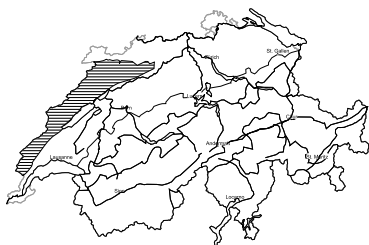

Very high avalanche danger will be encountered over a wide area

Edition: 22.1.2018, 17:00 / Next update: 23.1.2018, 08:00

Avalanche danger

region F

Level 1, low

Wet and full-depth avalanches

The snowpack is wet all the way through. In particular on extremely steep slopes individual full-depth avalanches and wet snow slides are possible. Apart from the danger of being buried, restraint should be exercised in view of the danger of avalanches sweeping people along and giving rise to falls.

Danger levels