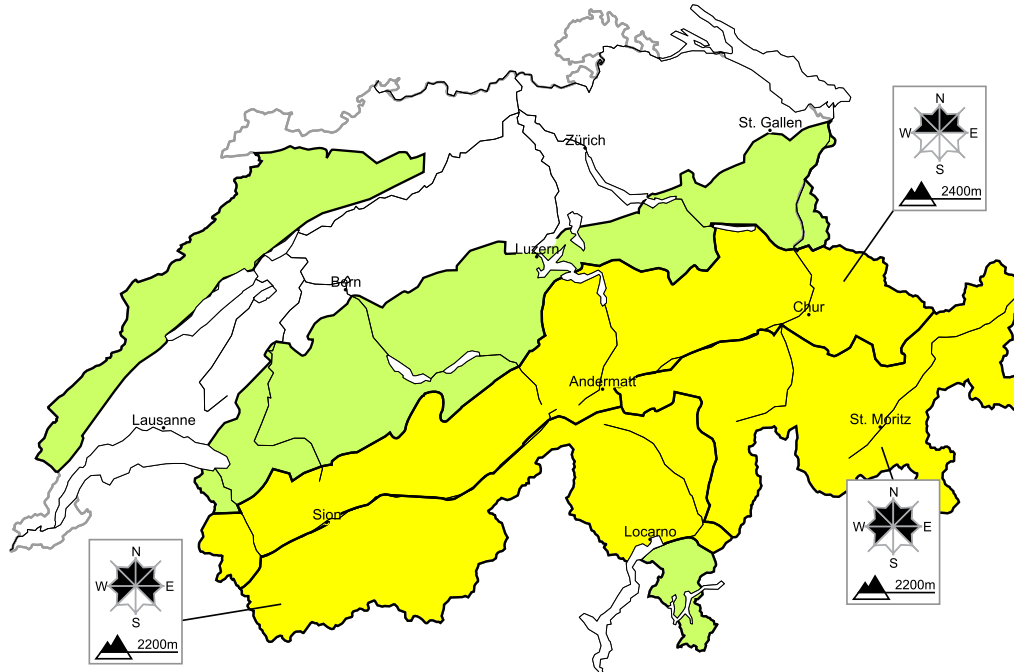

A generally favourable avalanche situation will prevail

Edition: 13.1.2018, 17:00 / Next update: 14.1.2018, 08:00

Avalanche danger

region E

Level 1, low

Full-depth avalanches

A favourable avalanche situation will prevail. Individual small full-depth avalanches and snow slides are possible. Caution is to be exercised in areas with glide cracks.

Danger levels

 1 low

 2 moderate

 3 consider.

 4 high

 5 very high

WSL Institute for Snow and
Avalanche Research SLF
www.slf.ch