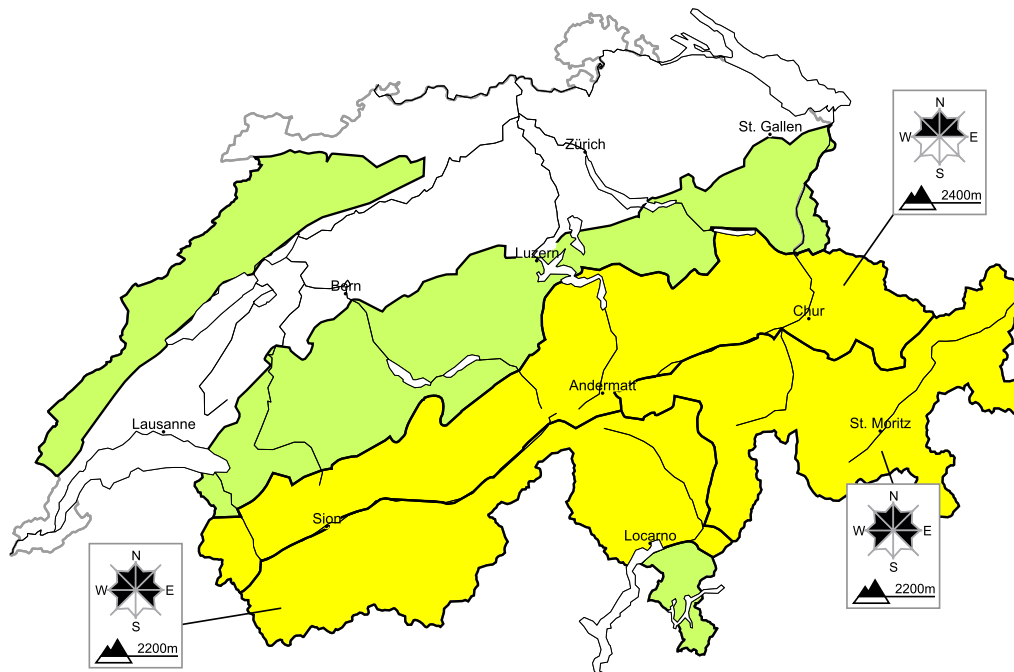

## A generally favourable avalanche situation will prevail

Edition: 13.1.2018, 17:00 / Next update: 14.1.2018, 08:00

### Avalanche danger

region D

Level 1, low

#### Dry avalanches

A favourable avalanche situation will prevail. Individual avalanche prone locations are to be found in particular in extremely steep terrain. Restraint should be exercised because avalanches can sweep people along and give rise to falls.

#### Full-depth avalanches

More full-depth avalanches are possible. This applies in all aspects below approximately 2400 m. Caution is to be exercised in areas with glide cracks.

Danger levels

 1 low

 2 moderate