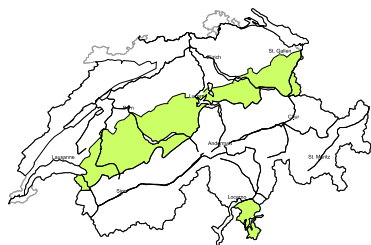

## A generally favourable avalanche situation will prevail

Edition: 13.1.2018, 17:00 / Next update: 14.1.2018, 08:00

### Avalanche danger

region D

Level 1, low

#### Dry avalanches

A favourable avalanche situation will prevail. Individual avalanche prone locations are to be found in particular in extremely steep terrain. Restraint should be exercised because avalanches can sweep people along and give rise to falls.