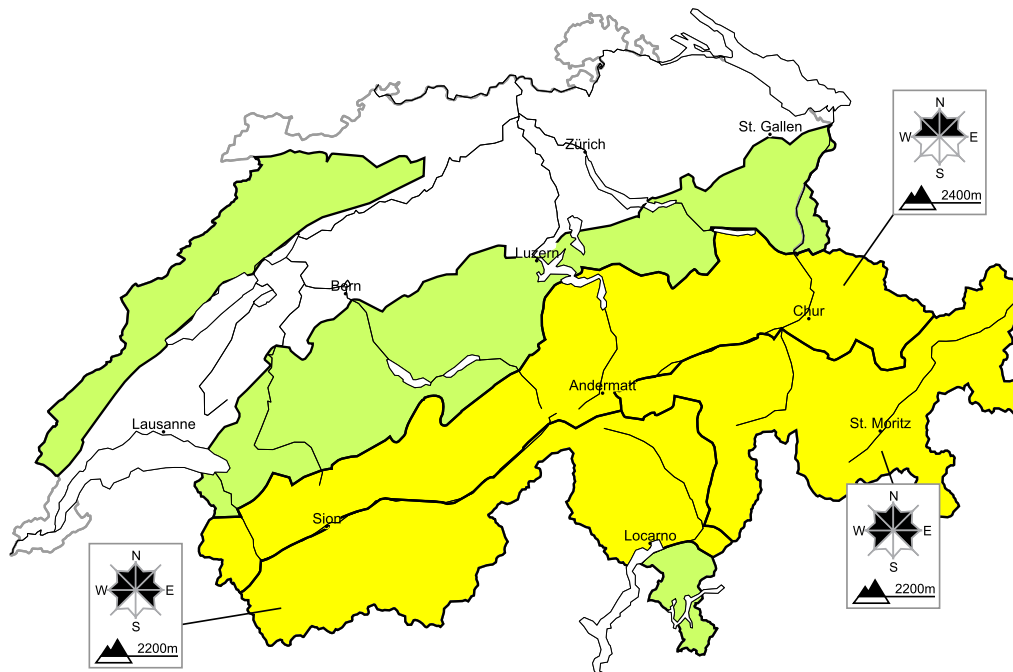

A generally favourable avalanche situation will prevail

Edition: 13.1.2018, 17:00 / Next update: 14.1.2018, 08:00

Avalanche danger

region B **Level 2, moderate**

Old snow

Avalanche prone locations

Danger description

Persons can release avalanches in some places. This applies in particular in case of a large load, especially at transitions from a shallow to a deep snowpack. Careful route selection is required.

Full-depth avalanches

More full-depth avalanches are possible. This applies in all aspects below approximately 2200 m. Caution is to be exercised in areas with glide cracks.

Danger levels

1 low

2 moderate

3 consider.

4 high

5 very high