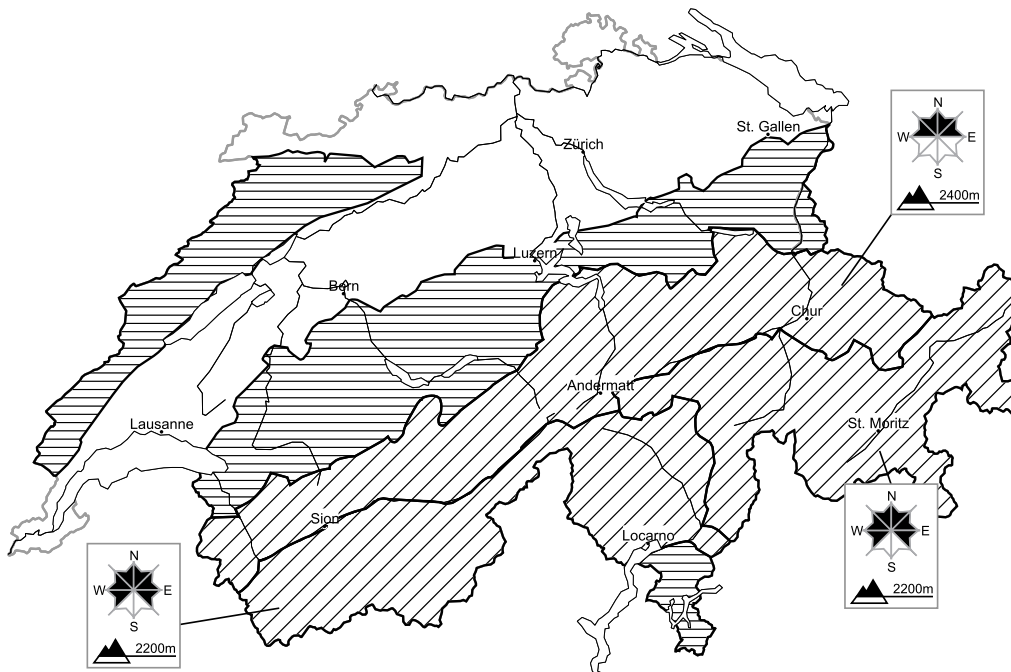

A generally favourable avalanche situation will prevail

Edition: 13.1.2018, 17:00 / Next update: 14.1.2018, 08:00

Avalanche danger

region D Level 1, low

Dry avalanches

A favourable avalanche situation will prevail. Individual avalanche prone locations are to be found in particular in extremely steep terrain. Restraint should be exercised because avalanches can sweep people along and give rise to falls.

Full-depth avalanches

More full-depth avalanches are possible. This applies in all aspects below approximately 2400 m. Caution is to be exercised in areas with glide cracks.

Danger levels

1 low

2 moderate

3 consider.

4 high

5 very high

WSL Institute for Snow and
Avalanche Research SLF
www.slf.ch