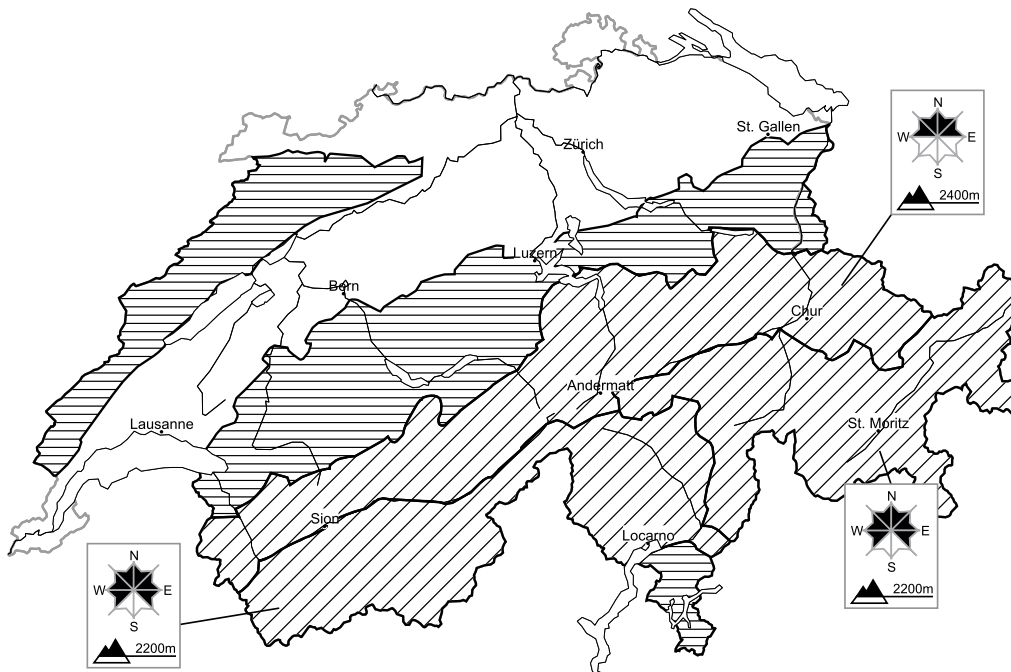

A generally favourable avalanche situation will prevail

Edition: 13.1.2018, 17:00 / Next update: 14.1.2018, 08:00

Avalanche danger

region B **Level 2, moderate**

Old snow

Avalanche prone locations

Danger description

Persons can release avalanches in some places. This applies in particular in case of a large load, especially at transitions from a shallow to a deep snowpack. Careful route selection is required.

Full-depth avalanches

More full-depth avalanches are possible. This applies in all aspects below approximately 2200 m. Caution is to be exercised in areas with glide cracks.

Danger levels