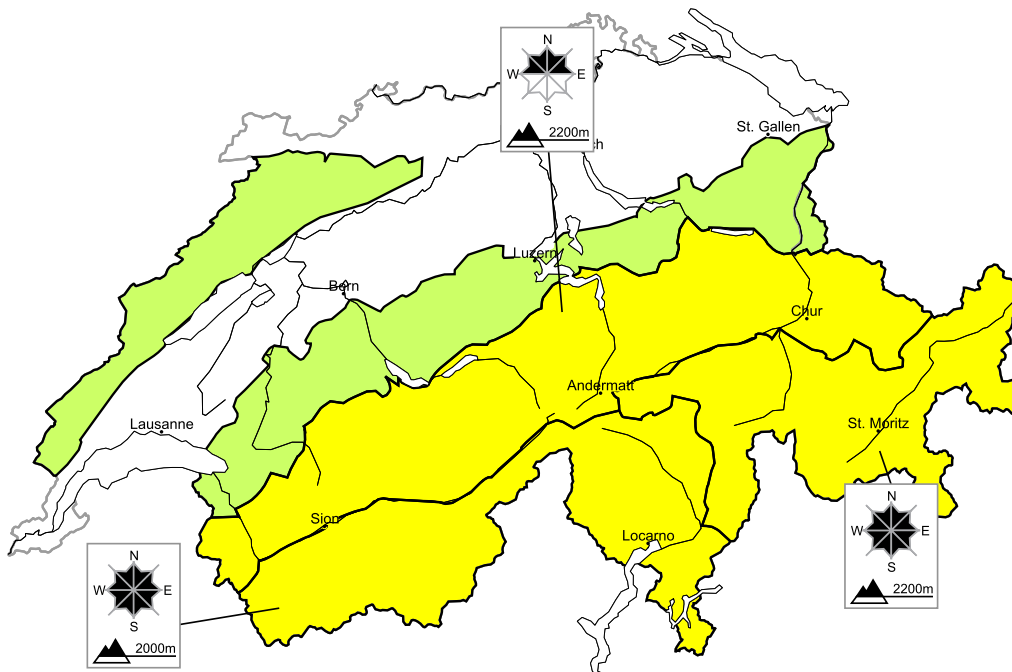

A generally favourable avalanche situation will prevail

Edition: 13.1.2018, 08:00 / Next update: 13.1.2018, 17:00

Avalanche danger

region B **Level 2, moderate**

Old snow

Avalanche prone locations

Danger description

Persons can release avalanches in some places. This applies in particular in case of a large load, especially at transitions from a shallow to a deep snowpack. Careful route selection is required.

Full-depth avalanches

More full-depth avalanches are possible. This applies in all aspects below approximately 2200 m. Caution is to be exercised in areas with glide cracks.

Danger levels

1 low

2 moderate

3 consider.

4 high

5 very high