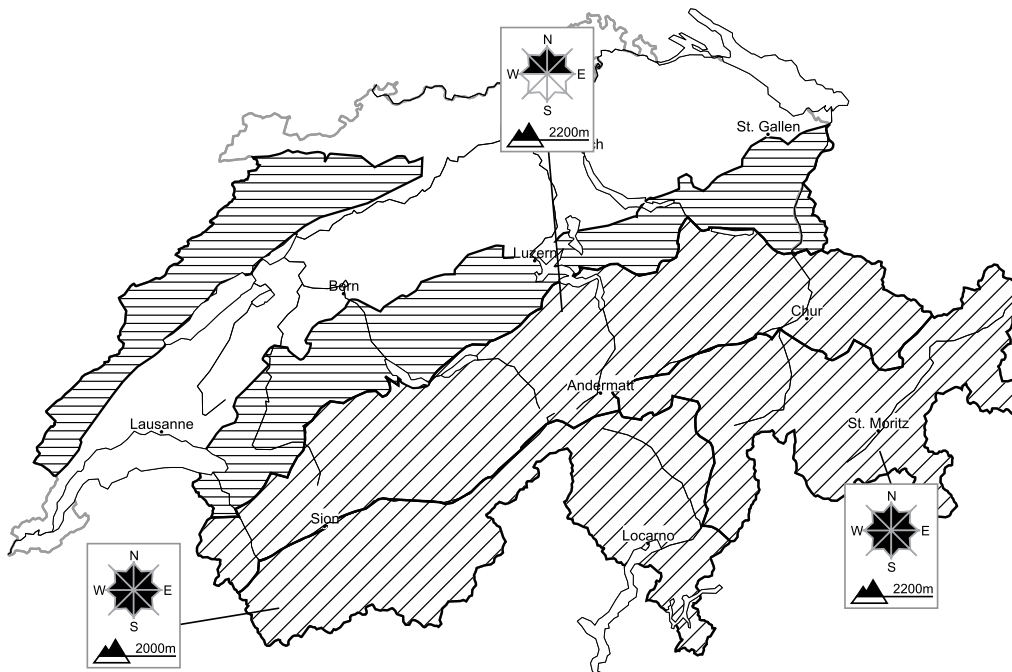

A generally favourable avalanche situation will prevail

Edition: 13.1.2018, 08:00 / Next update: 13.1.2018, 17:00

Avalanche danger

region B **Level 2, moderate**

Old snow

Avalanche prone locations

Danger description

Persons can release avalanches in some places. This applies in particular in case of a large load, especially at transitions from a shallow to a deep snowpack. Careful route selection is required.

Full-depth avalanches

More full-depth avalanches are possible. This applies in all aspects below approximately 2200 m. Caution is to be exercised in areas with glide cracks.

Danger levels