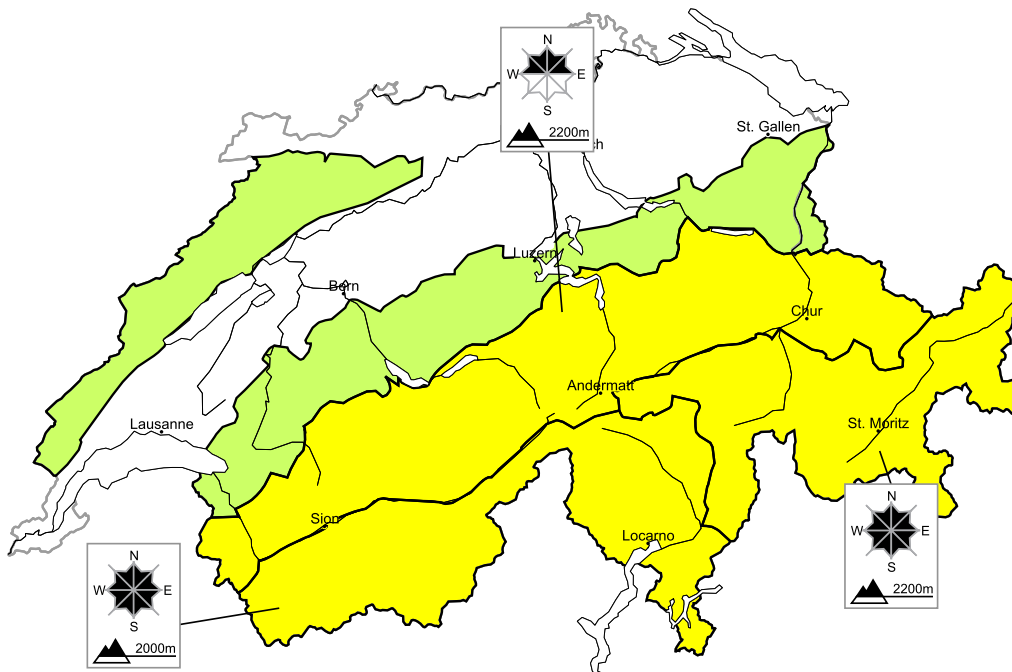

# A generally favourable avalanche situation will prevail

Edition: 12.1.2018, 17:00 / Next update: 13.1.2018, 08:00

## Avalanche danger

region E

Level 1, low

### Full-depth avalanches

Individual mostly small full-depth avalanches and snow slides are possible. Caution is to be exercised in areas with glide cracks.

Danger levels

1 low

2 moderate

3 consider.

4 high

5 very high

WSL Institute for Snow and  
Avalanche Research SLF  
www.slf.ch