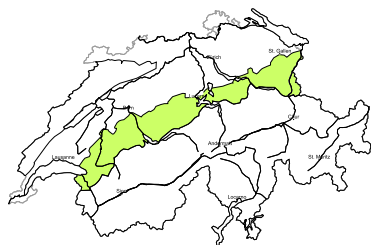

A generally favourable avalanche situation will prevail

Edition: 12.1.2018, 17:00 / Next update: 13.1.2018, 08:00

Avalanche danger

region D

Level 1, low

Dry avalanches

A favourable avalanche situation will prevail. Individual avalanche prone locations are to be found in particular in extremely steep terrain. Restraint should be exercised because avalanches can sweep people along and give rise to falls.

Full-depth avalanches

More full-depth avalanches are possible. This applies in all aspects below approximately 2400 m. Caution is to be exercised in areas with glide cracks.