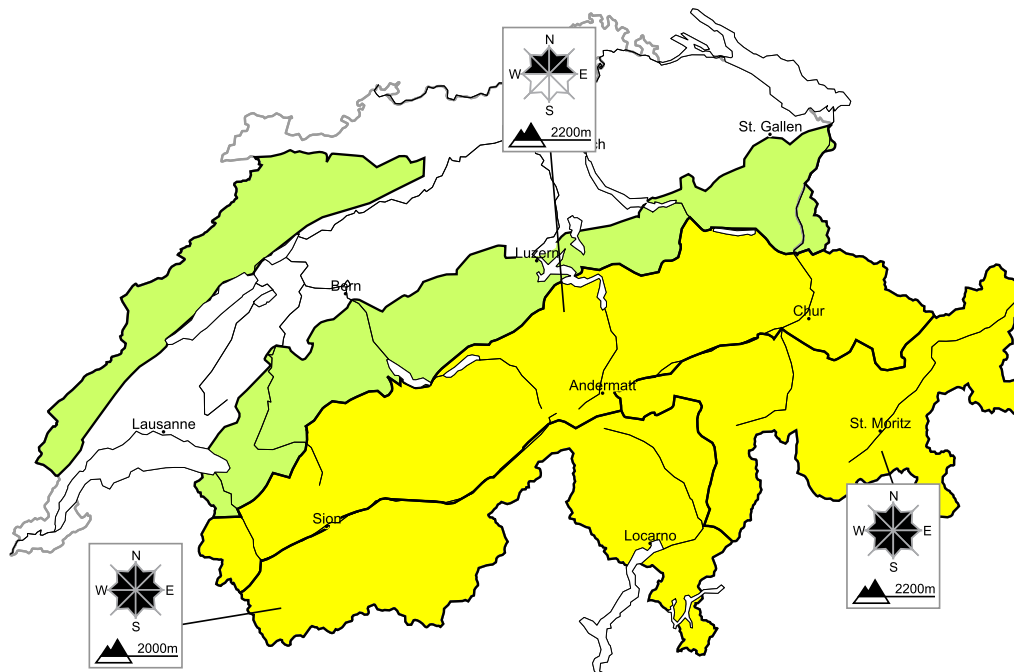

A generally favourable avalanche situation will prevail

Edition: 12.1.2018, 17:00 / Next update: 13.1.2018, 08:00

Avalanche danger

region D

Level 1, low

Dry avalanches

A favourable avalanche situation will prevail. Individual avalanche prone locations are to be found in particular in extremely steep terrain. Restraint should be exercised because avalanches can sweep people along and give rise to falls.

Full-depth avalanches

More full-depth avalanches are possible. This applies in all aspects below approximately 2400 m. Caution is to be exercised in areas with glide cracks.