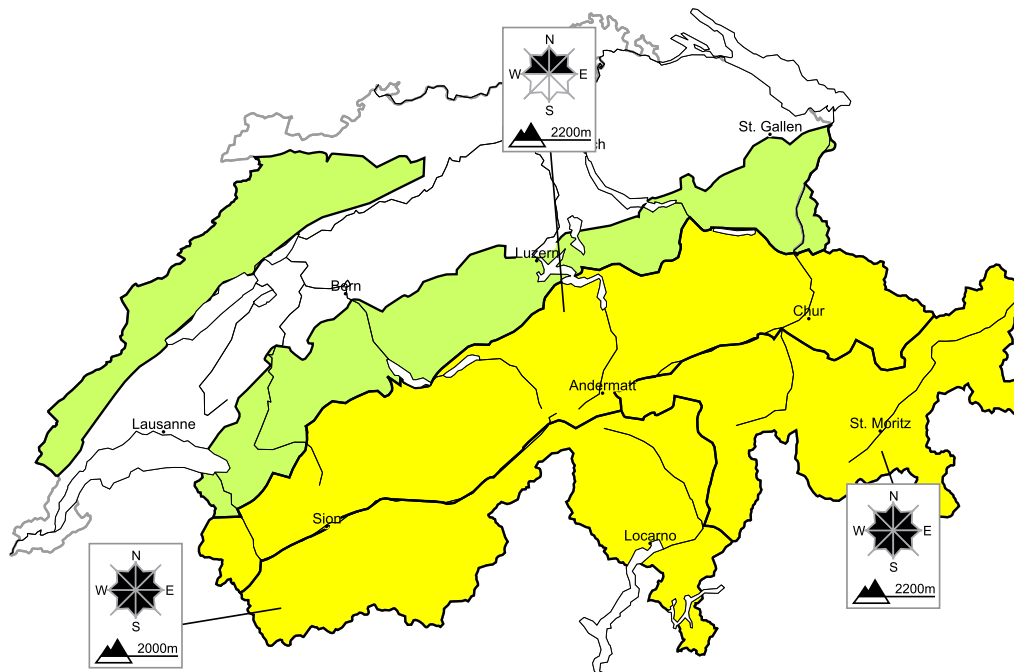

# A generally favourable avalanche situation will prevail

Edition: 12.1.2018, 17:00 / Next update: 13.1.2018, 08:00

## Avalanche danger

**region B** **Level 2, moderate**

#### Avalanche prone locations

#### Danger description

Persons can release avalanches in some places. This applies in particular in case of a large load, especially at transitions from a shallow to a deep snowpack. Careful route selection is required.