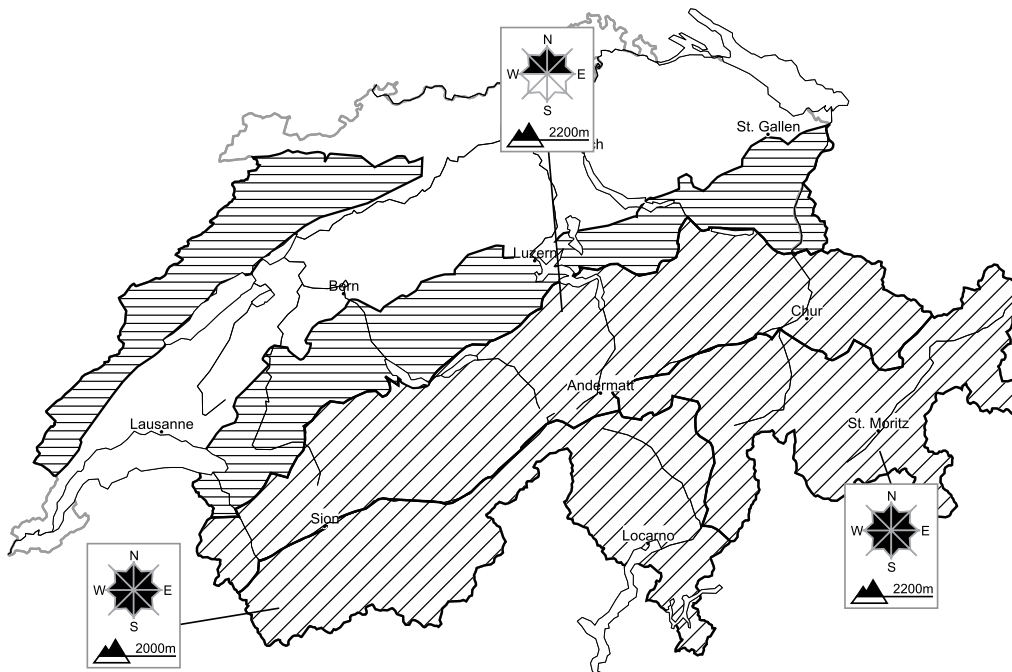

A generally favourable avalanche situation will prevail

Edition: 12.1.2018, 17:00 / Next update: 13.1.2018, 08:00

Avalanche danger

region E **Level 1, low**

Full-depth avalanches

Individual mostly small full-depth avalanches and snow slides are possible. Caution is to be exercised in areas with glide cracks.

Danger levels

1 low

2 moderate

3 consider.

4 high

5 very high

WSL Institute for Snow and
Avalanche Research SLF
www.slf.ch