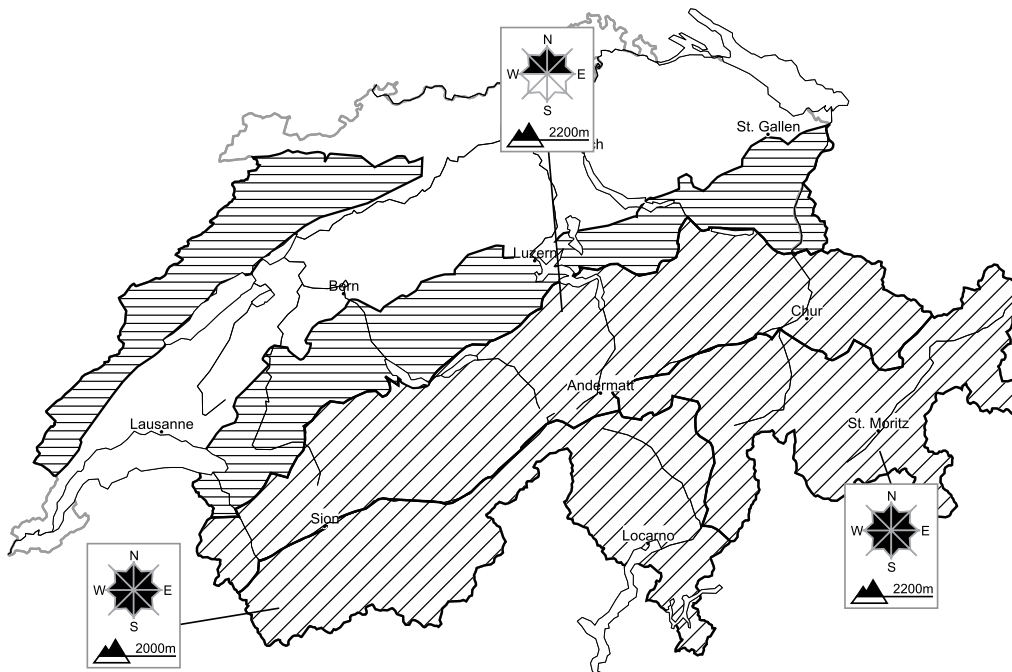

# A generally favourable avalanche situation will prevail

Edition: 12.1.2018, 17:00 / Next update: 13.1.2018, 08:00

## Avalanche danger

### region D Level 1, low

#### Dry avalanches

A favourable avalanche situation will prevail. Individual avalanche prone locations are to be found in particular in extremely steep terrain. Restraint should be exercised because avalanches can sweep people along and give rise to falls.