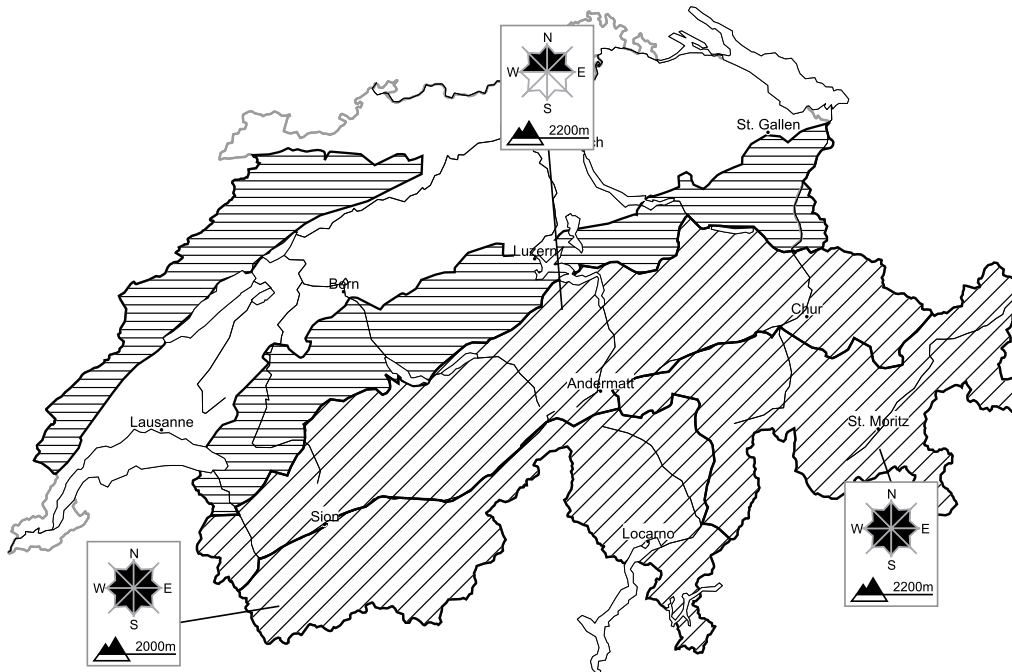

A generally favourable avalanche situation will prevail

Edition: 12.1.2018, 17:00 / Next update: 13.1.2018, 08:00

Avalanche danger

region B **Level 2, moderate**

Old snow

Avalanche prone locations

Danger description

Persons can release avalanches in some places. This applies in particular in case of a large load, especially at transitions from a shallow to a deep snowpack. Careful route selection is required.

Full-depth avalanches

More full-depth and wet avalanches are possible, in particular on steep slopes below approximately 2200 m.

Danger levels