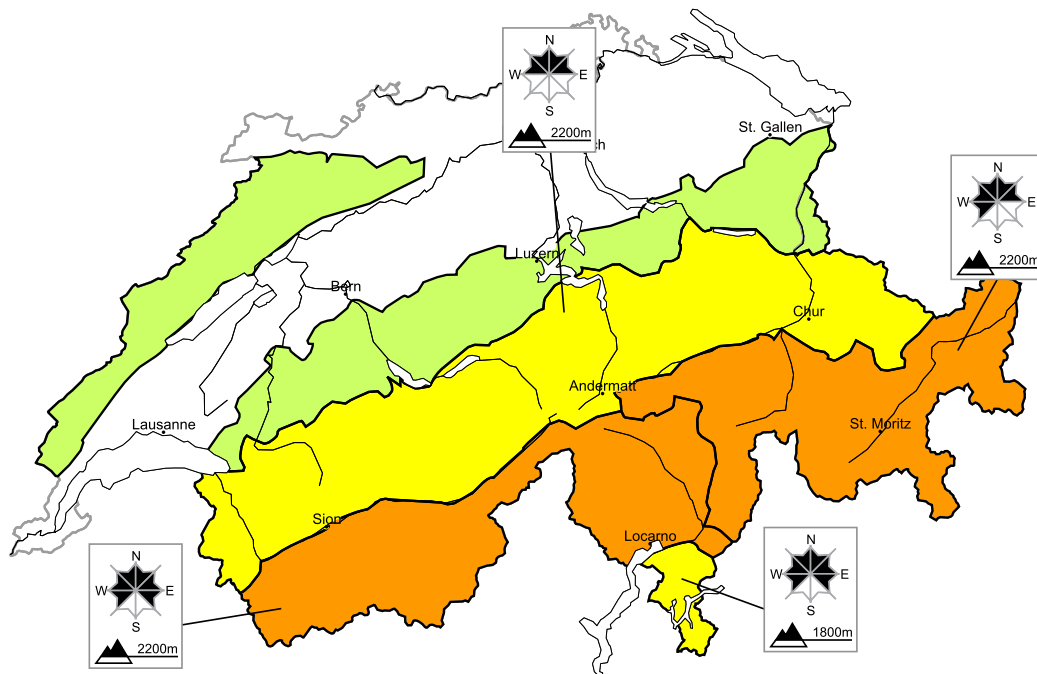

Considerable avalanche danger will be encountered over a wide area

Edition: 12.1.2018, 08:00 / Next update: 12.1.2018, 17:00

Avalanche danger

region F

Level 1, low

Full-depth avalanches

Individual mostly small full-depth avalanches and snow slides are possible. Caution is to be exercised in areas with glide cracks.

Danger levels

1 low

2 moderate

3 consider.

4 high

5 very high

WSL Institute for Snow and
Avalanche Research SLF
www.slf.ch