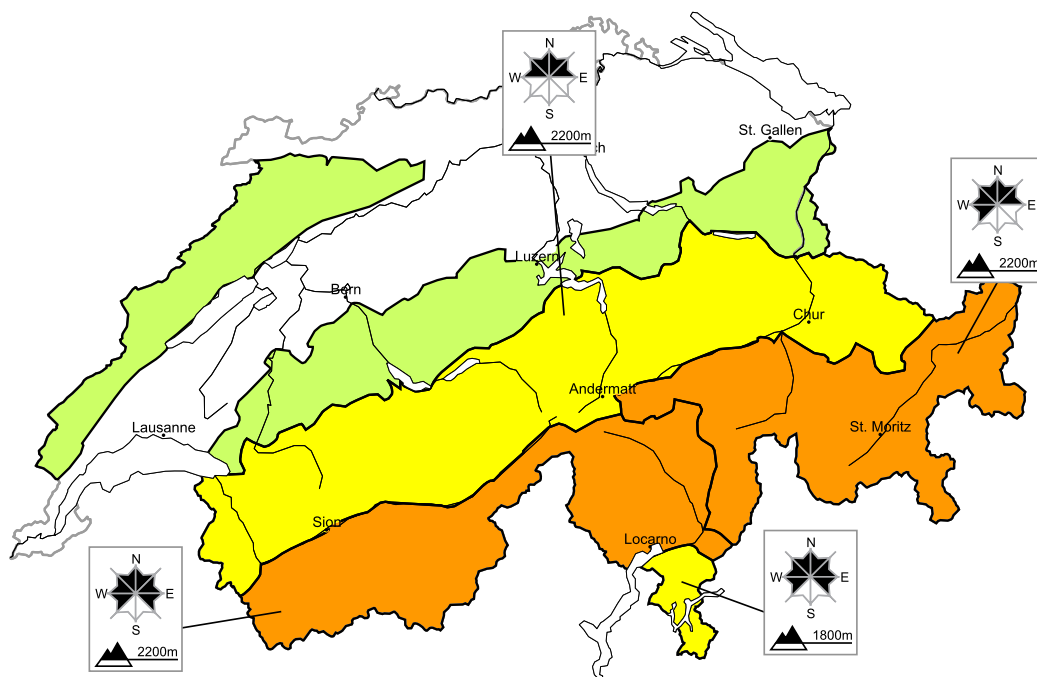

Considerable avalanche danger will be encountered over a wide area

Edition: 12.1.2018, 08:00 / Next update: 12.1.2018, 17:00

Avalanche danger

region E

Level 1, low

Dry avalanches

A favourable avalanche situation will prevail. Individual avalanche prone locations are to be found in particular in extremely steep terrain. Restraint should be exercised because avalanches can sweep people along and give rise to falls.

Full-depth avalanches

More full-depth avalanches are possible. This applies in all aspects below approximately 2400 m. Caution is to be exercised in areas with glide cracks.

Danger levels

1 low

2 moderate

3 consider.

4 high

5 very high

WSL Institute for Snow and
 Avalanche Research SLF
 www.slf.ch