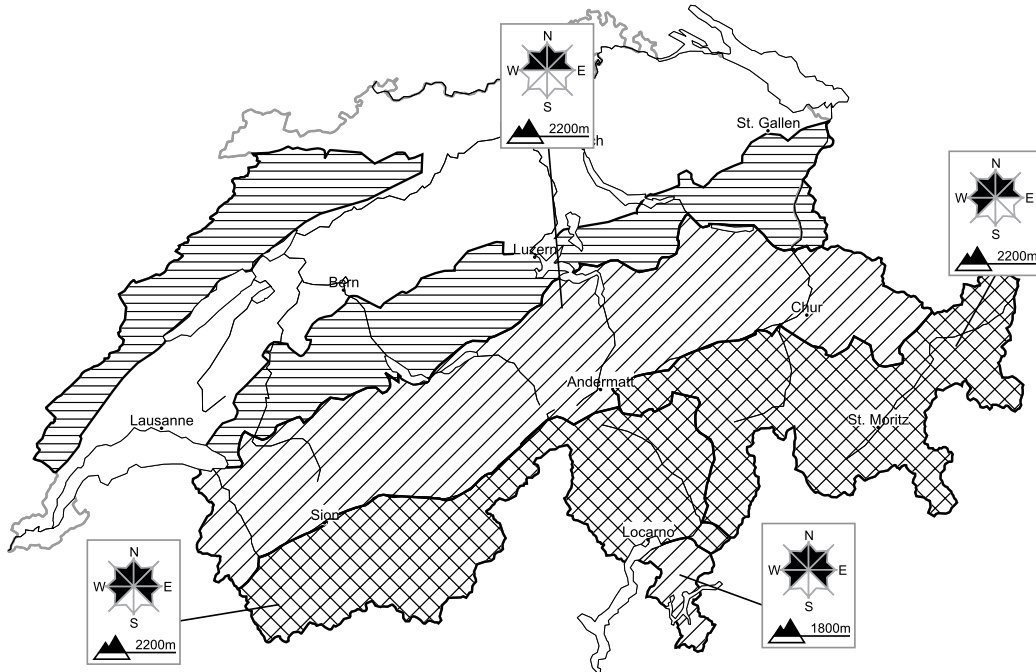

Considerable avalanche danger will be encountered over a wide area

Edition: 12.1.2018, 08:00 / Next update: 12.1.2018, 17:00

Avalanche danger

region D

Level 2, moderate

Snow drifts

Avalanche prone locations

Danger description

The somewhat older snow drift accumulations can still be released in some cases. Avalanche prone locations are to be found in particular on steep shady slopes. Careful route selection is recommended.

Full-depth avalanches

More full-depth avalanches are possible. This applies in all aspects below approximately 2000 m. Caution is to be exercised in areas with glide cracks.

Danger levels