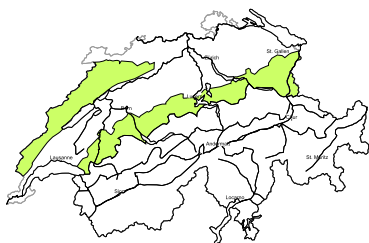

Considerable avalanche danger will be encountered over a wide area

Edition: 10.1.2018, 17:00 / Next update: 11.1.2018, 08:00

Avalanche danger

region F

Level 1, low

Full-depth avalanches

Individual mostly small full-depth avalanches and snow slides are possible. Caution is to be exercised in areas with glide cracks.

Danger levels

1 low

2 moderate

3 consider.

4 high

5 very high

WSL Institute for Snow and
Avalanche Research SLF
www.slf.ch