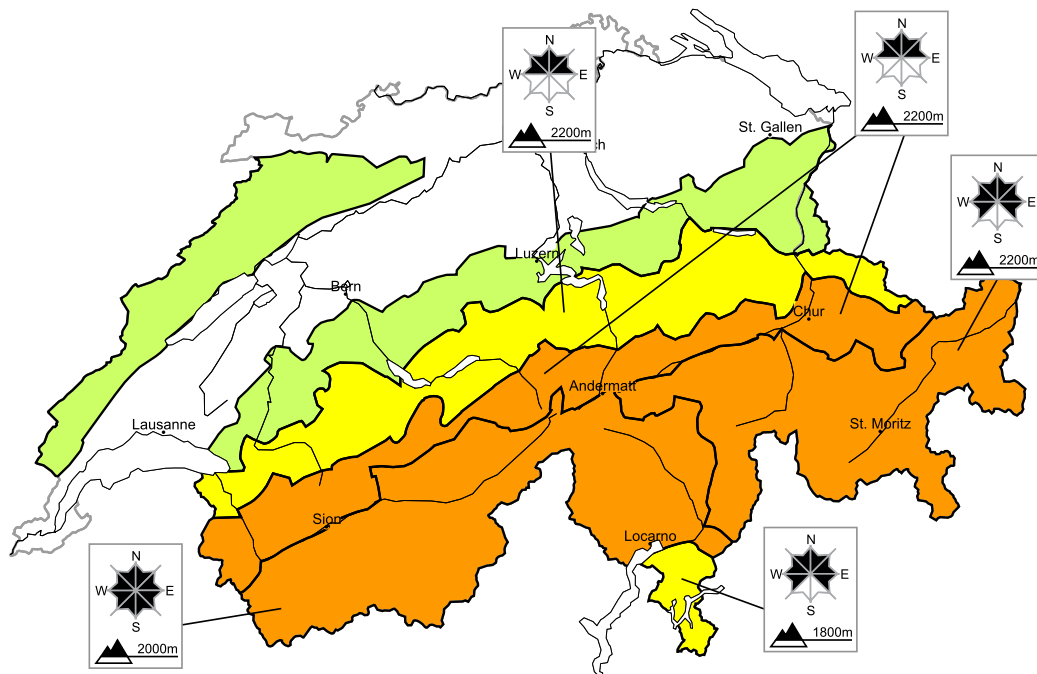

Considerable avalanche danger will be encountered over a wide area

Edition: 10.1.2018, 17:00 / Next update: 11.1.2018, 08:00

Avalanche danger

region F

Level 1, low

Full-depth avalanches

Individual mostly small full-depth avalanches and snow slides are possible. Caution is to be exercised in areas with glide cracks.

Danger levels

1 low

2 moderate

3 consider.

4 high

5 very high

WSL Institute for Snow and
Avalanche Research SLF
www.slf.ch