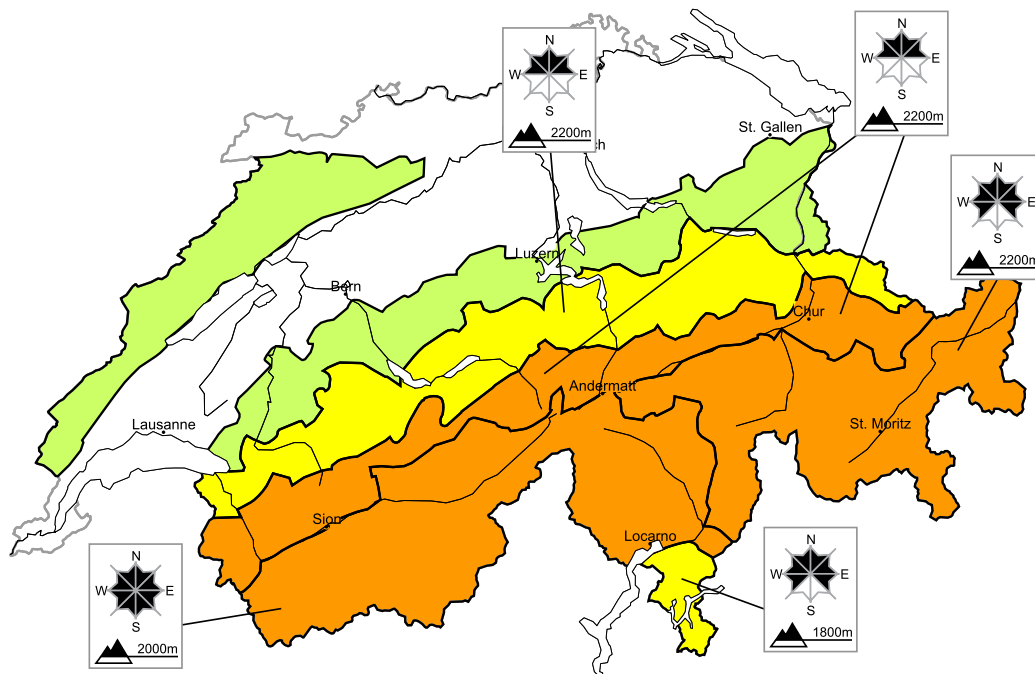

# Considerable avalanche danger will be encountered over a wide area

Edition: 10.1.2018, 17:00 / Next update: 11.1.2018, 08:00

## Avalanche danger

**region D**

**Level 2, moderate**

### Fresh snow and snow drifts

#### Danger description

The fresh snow and snow drift accumulations of the last few days can still be released in some cases. Avalanche prone locations are to be found in particular on steep shady slopes. Careful route selection is recommended.