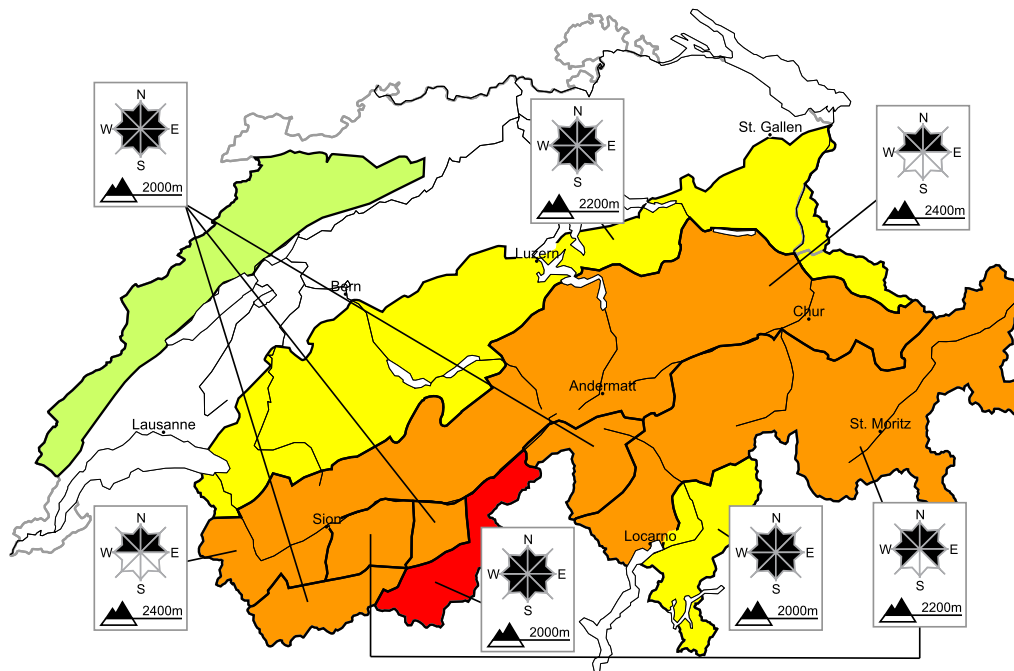

In southern Upper Valais a high avalanche danger will be encountered over a wide area

Edition: 7.1.2018, 17:00 / Next update: 8.1.2018, 08:00

Avalanche danger

region G

Level 1, low

Full-depth avalanches

Individual mostly small full-depth avalanches and snow slides are possible. Caution is to be exercised in areas with glide cracks.

Danger levels

1 low

2 moderate

3 consider.

4 high

5 very high

WSL Institute for Snow and
Avalanche Research SLF
www.slf.ch