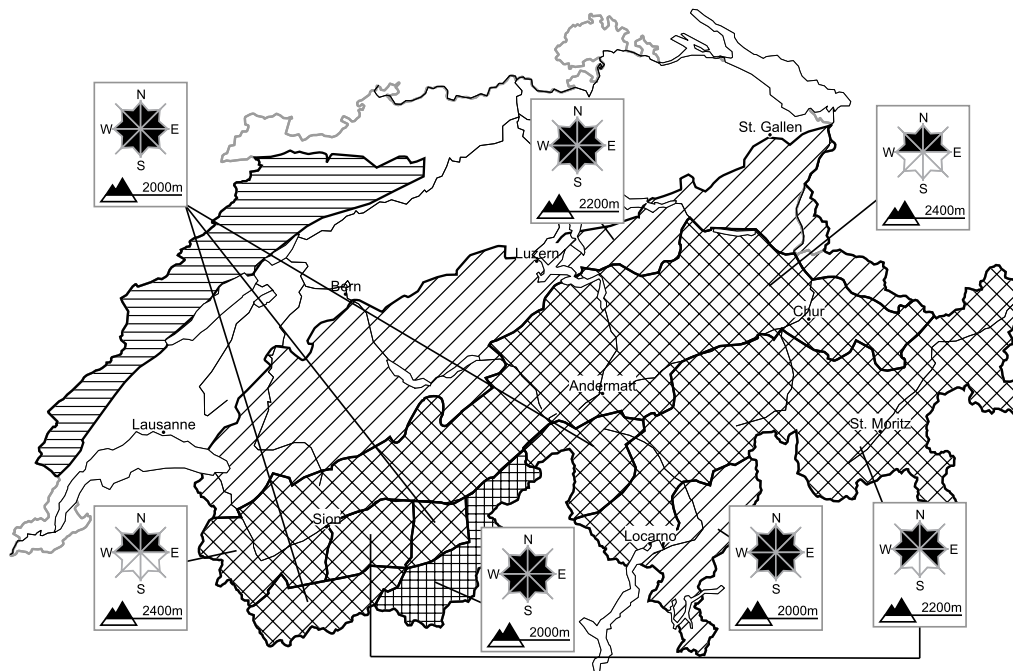

In southern Upper Valais a high avalanche danger will be encountered over a wide area

Edition: 7.1.2018, 17:00 / Next update: 8.1.2018, 08:00

Avalanche danger

region G

Level 1, low

Full-depth avalanches

Individual mostly small full-depth avalanches and snow slides are possible. Caution is to be exercised in areas with glide cracks.

Danger levels

1 low

2 moderate

3 consider.

4 high

5 very high