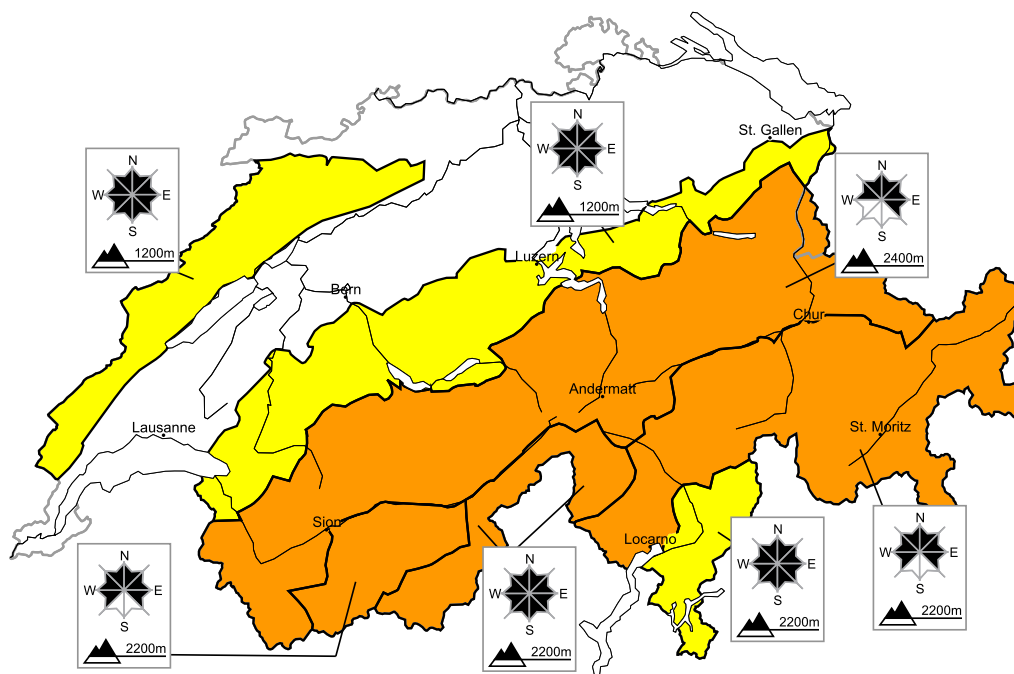

# Considerable avalanche danger will be encountered over a wide area

Edition: 7.1.2018, 08:00 / Next update: 7.1.2018, 17:00

## Avalanche danger

**region F**

**Level 2, moderate**

#### Avalanche prone locations

#### Danger description

Mostly small wet avalanches are possible. Careful route selection is recommended.

**Danger levels**

1 low

2 moderate

3 consider.

4 high

5 very high